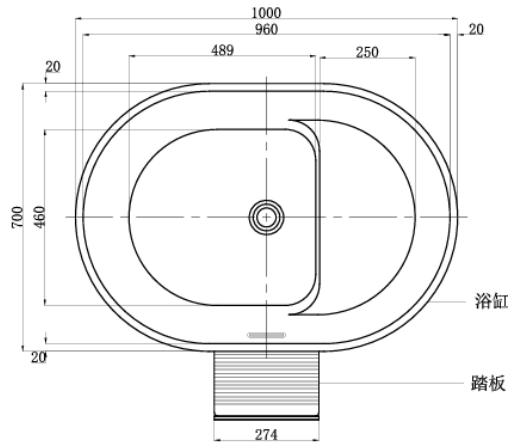

Brand : Kreiner, China
 Name : Freestanding tubs
 Item Code : NARA 1070F.00
 Designer :
 Color / Finish: Lucite Acrylic
 Dimensions : 1000 x 700 x 600/730 mm

Product info:

- Freestanding tubs
- With overflow & waste
- External feet
- KR001 fixing bracket

注: 超过400mm的尺寸公差为 ± 1.0 mm
 小于400mm的尺寸公差为 ± 0.5 mm