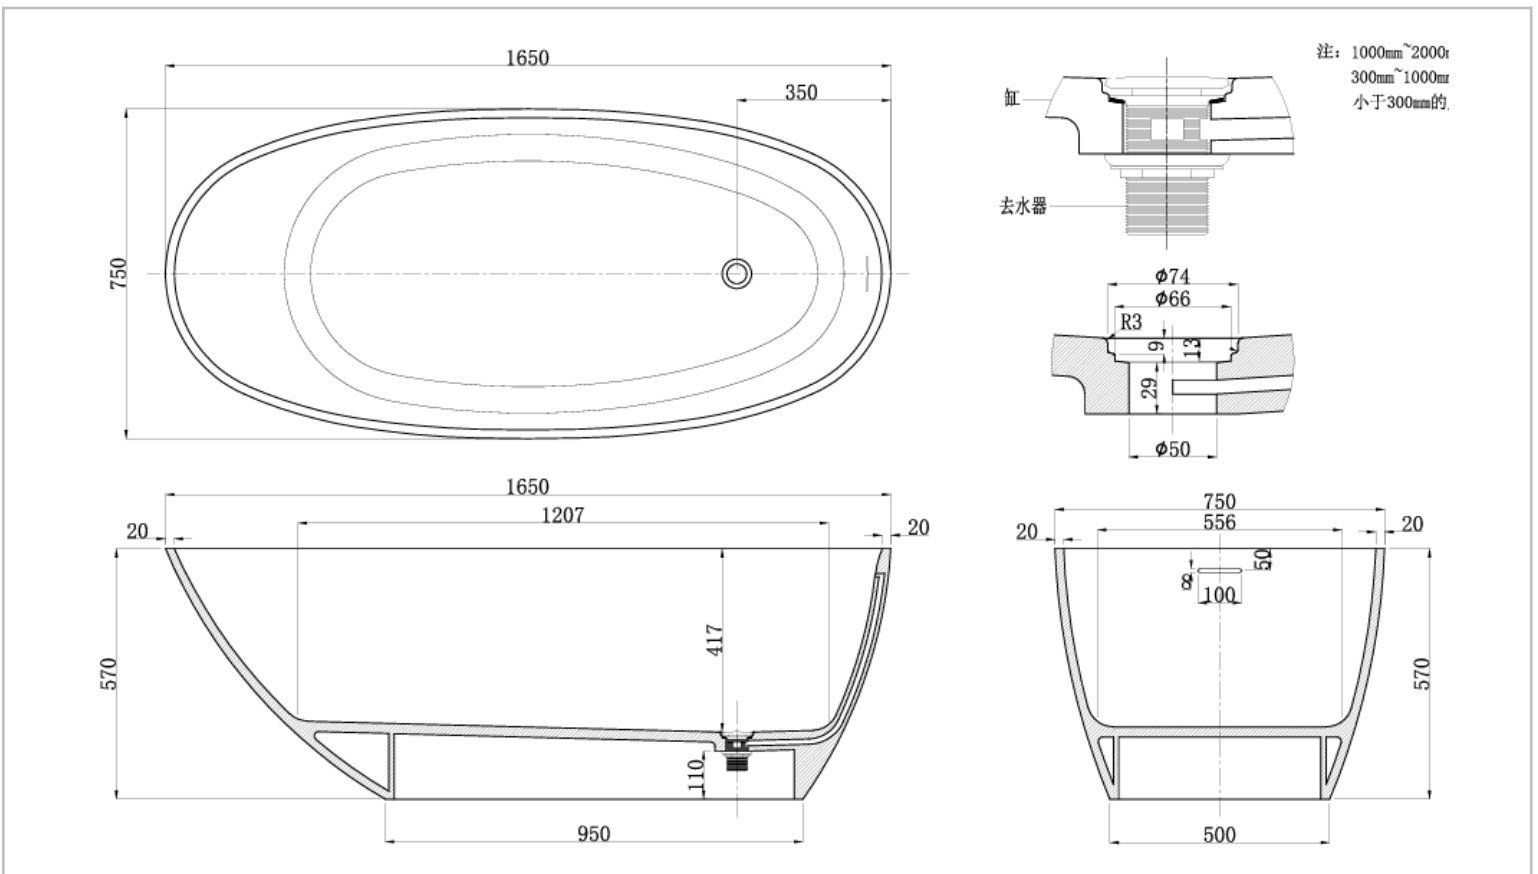

Brand : Kreiner, China  
 Name : Freestanding tubs – solid surface  
 Item Code : MUNICH  
 Designer :  
 Color / Finish: Matt - gel coat  
 Dimensions : 650 x 750 x 417/570 mm

Product info:

- Freestanding tubs
- Solid surface
- With overflow and waste