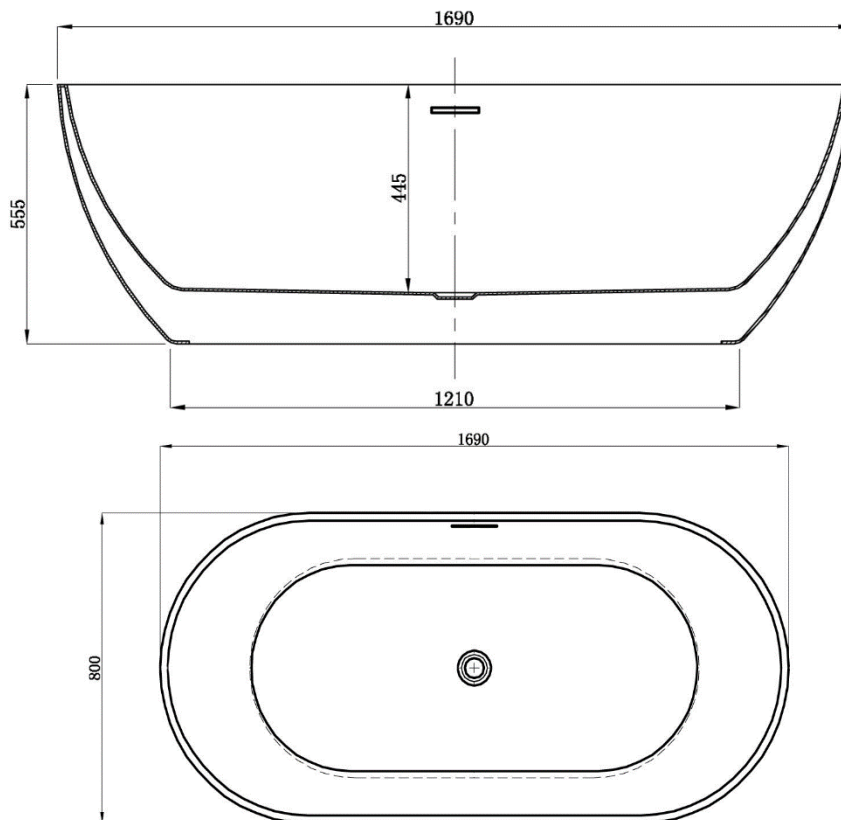

Brand : Kreiner, China
Name : MARBELLA Freestanding tubs
Item Code : MARBELLA

Designer :

Color / Finish: White
Dimensions : 1690 x 800 x 555 mm

Product info:

- free-standing bathtub
- With overflow
- With slim line waste
- With KR001 fixation bracket Volume Capacity (liters): 320