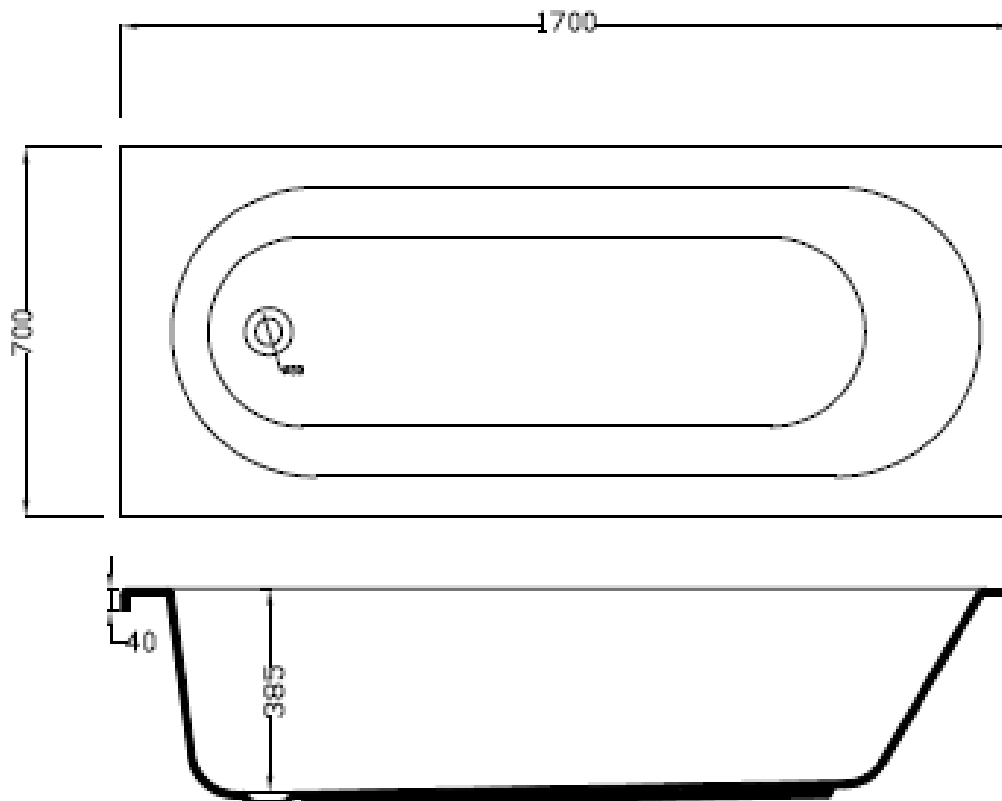

Brand : Kreiner, China
Name : KC1700 Inlay tubs
Item Code : KC1700
Designer :
Color / Finish: White
Dimensions : 1700 x 700 x 385 mm

Product info:

- with KF0413 waste and overflow

Flushing of pipe must be done before fittings are installed. Failure to do so voids the warranty.
Follow cleaning instructions and avoid using any harmful chemicals.
All information is for reference only. Installation shall always be based on the specs provided with actual delivered items.
For more info, visit www.sanitecph.com