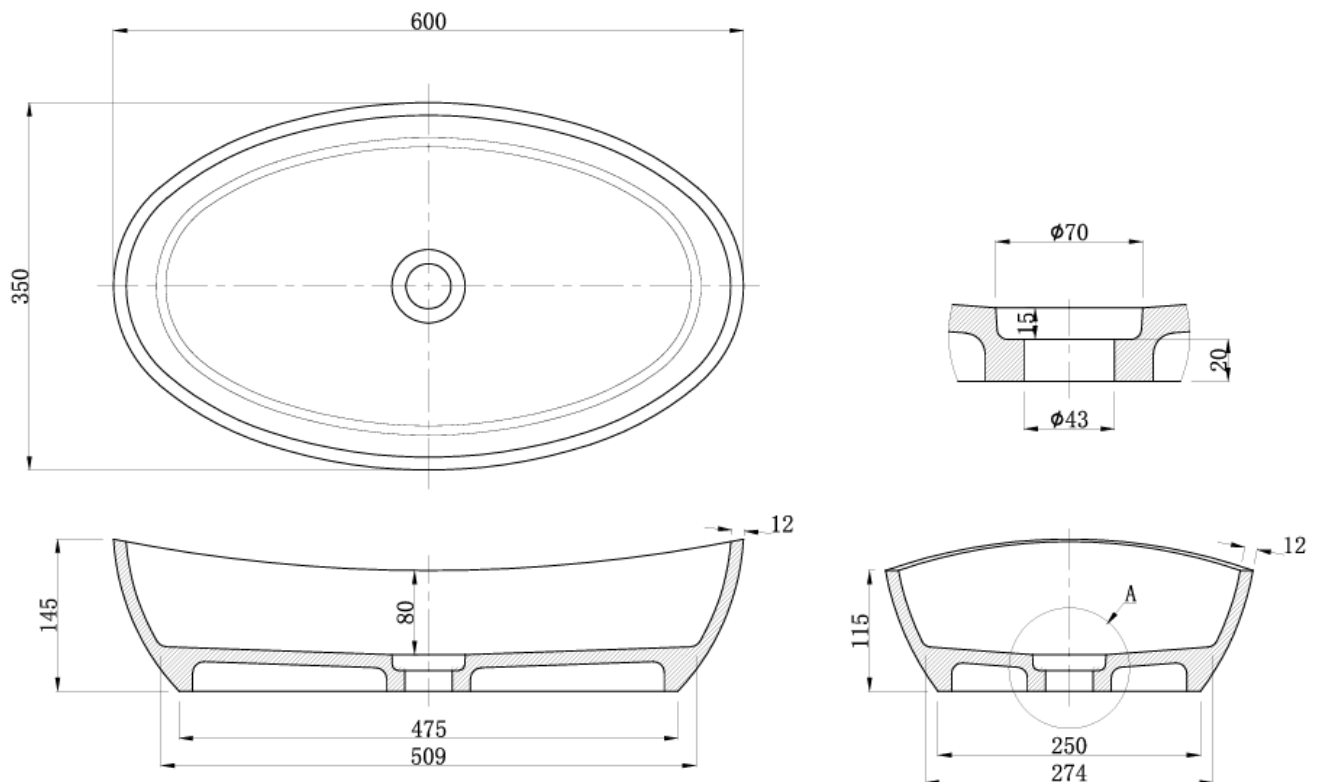

Brand : Kreiner, China  
 Name : Lavatories – Solid Surface  
 Item Code : IMPRO RSA24 Chico-635  
 Designer :  
 Color / Finish: Matt – Gel coat  
 Dimensions : 600 x 350 x 145mm

- Product info:
- Lavatories
  - Solid surface
  - With waste set