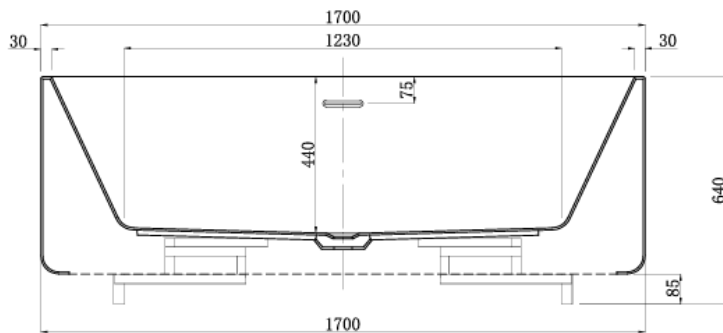

Brand : Kreiner, China
 Name : Freestanding tubs
 Item Code : CASERTA
 Designer :
 Color / Finish: Lucite Acrylic
 Dimensions : 1700 x 800 x 440/555 mm

Product info:

- Freestanding tubs
- With overflow & waste
- External feet
- KR001 fixing bracket