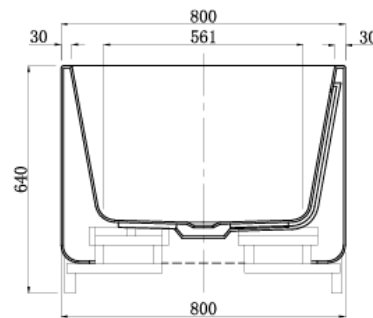

Brand : Kreiner, China
 Name : Freestanding tubs
 Item Code : CASERTA
 Designer :
 Color / Finish: Lucite Acrylic
 Dimensions : 1700 x 800 x 440/555 mm

Product info:

- Freestanding tubs
- With overflow & waste
- External feet
- KR001 fixing bracket