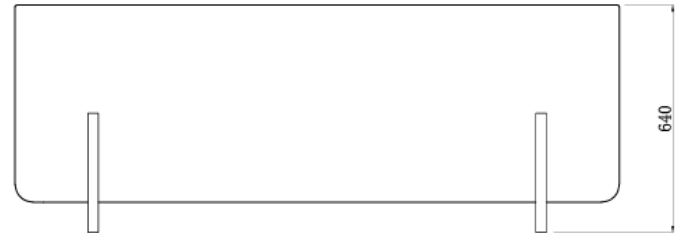

Brand : Kreiner, China
 Name : Freestanding tubs
 Item Code : CASERTA
 Designer :
 Color / Finish: Lucite Acrylic
 Dimensions : 1700 x 800 x 440/555 mm

Product info:

- Freestanding tubs
- With overflow & waste
- External feet
- KR001 fixing bracket