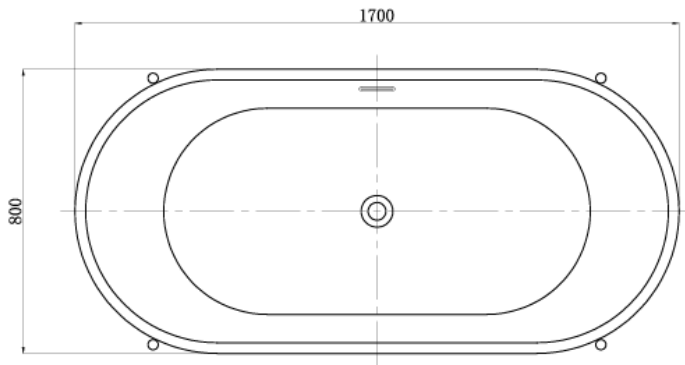

Brand : Kreiner, China
 Name : Freestanding tubs
 Item Code : CASERTA
 Designer :
 Color / Finish: Lucite Acrylic
 Dimensions : 1700 x 800 x 440/555 mm

Product info:

- Freestanding tubs
- With overflow & waste
- External feet
- KR001 fixing bracket