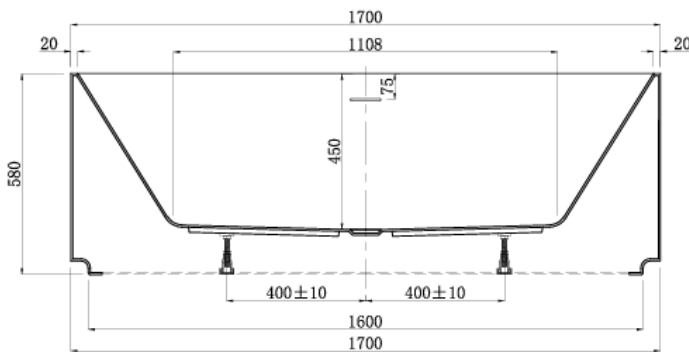

Brand : Kreiner, China
 Name : Freestanding tubs
 Item Code : ALTON 1780F.00
 Designer :
 Color / Finish: Lucite Acrylic
 Dimensions : 700 x 800 x 450/580 mm

Product info:

- Freestanding tubs
- With overflow & waste
- External feet
- KR001 fixing bracket