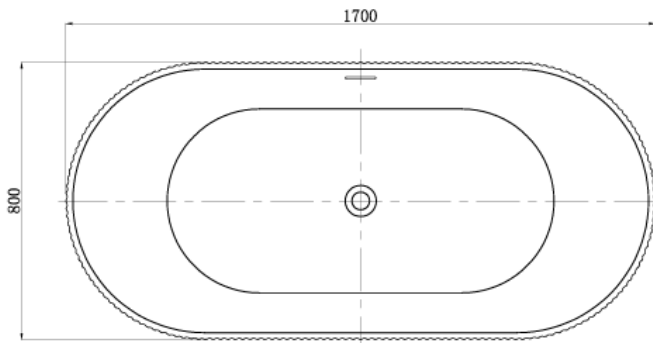

Brand : Kreiner, China
 Name : Freestanding tubs
 Item Code : ALTON 1780F.00
 Designer :
 Color / Finish: Lucite Acrylic
 Dimensions : 700 x 800 x 450/580 mm

Product info:

- Freestanding tubs
- With overflow & waste
- External feet
- KR001 fixing bracket