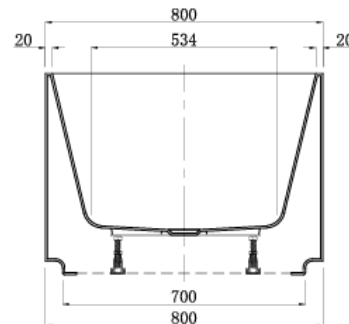

Brand : Kreiner, China
 Name : Freestanding tubs
 Item Code : ALTON 1780F.00
 Designer :
 Color / Finish: Lucite Acrylic
 Dimensions : 700 x 800 x 450/580 mm

Product info:

- Freestanding tubs
- With overflow & waste
- External feet
- KR001 fixing bracket