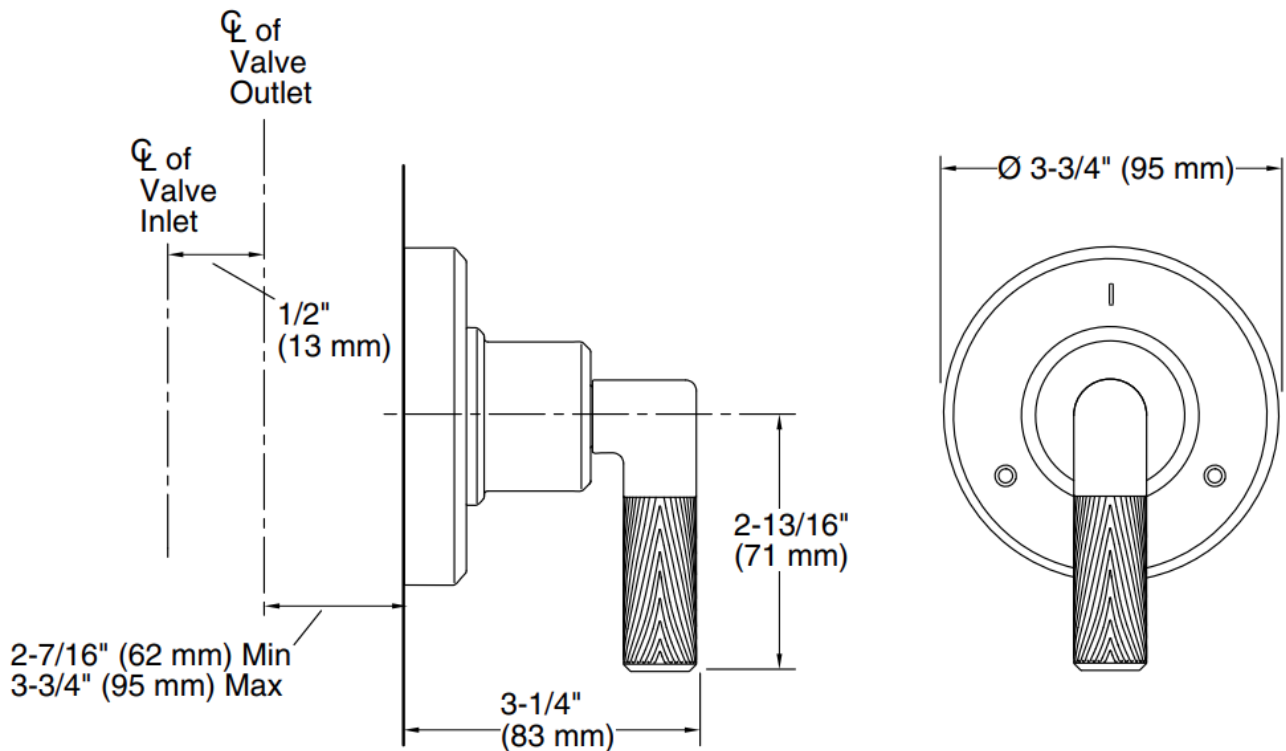

Brand : KALLISTA
 Name : Pinna Paletta Transfer Trim, Lever handle
 Item Code : P24924-ADW-AD
 Designer : Laura Kirar
 Color / Finish: Nickel Silver
 Dimensions : 95 x 71 x 83 mm

Product info:

- Transfer Trim
- Lever handle
- Solid brass construction for durability and reliability
- Allows bather to direct water flow
- Pairs with a 2- or 3-way transfer valve configuration