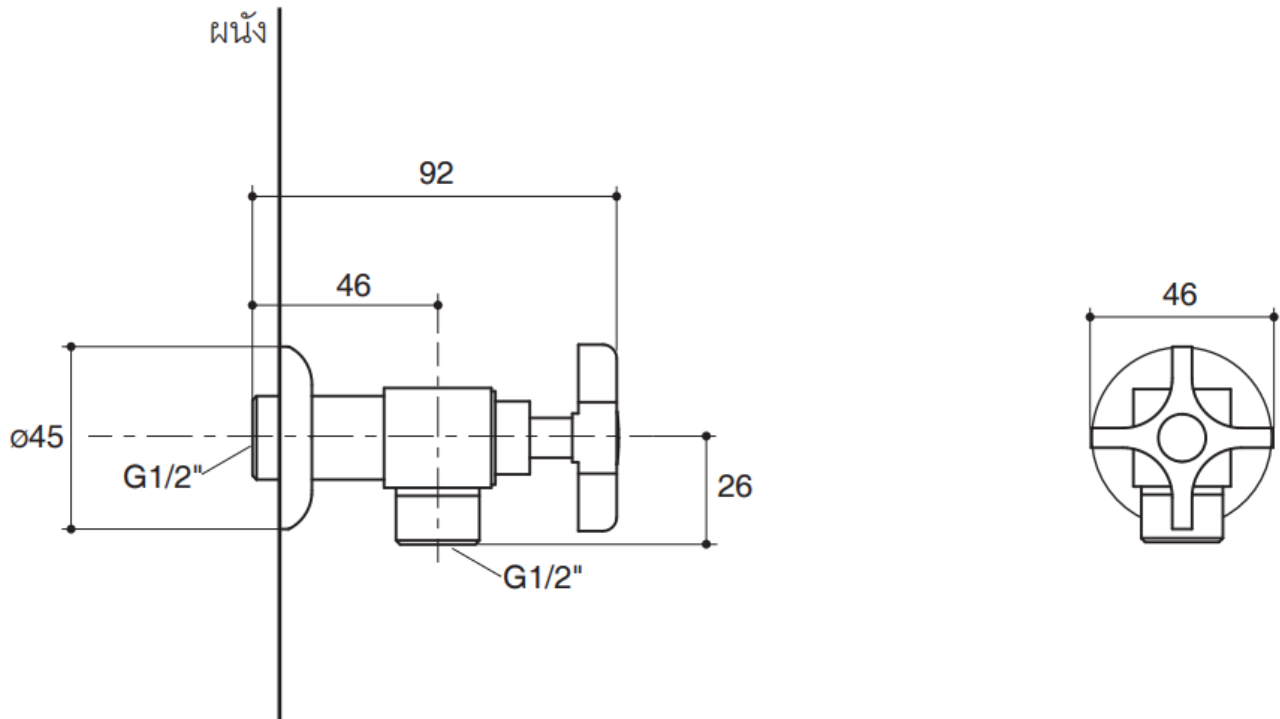

Brand : KOHLER  
 Name : ARTIFACTS Angle Valve  
 Item Code : K-12066T-3-CP  
 Designer :  
 Color / Finish: Polished Chrome  
 Dimensions : 46 mm length

**Product info:**

- Angle Valve
- Brass Construction
- G1/2" connection
- Requires K21000T-P5-0, K204T-P5, K7159-CP, and K9071T-CP)