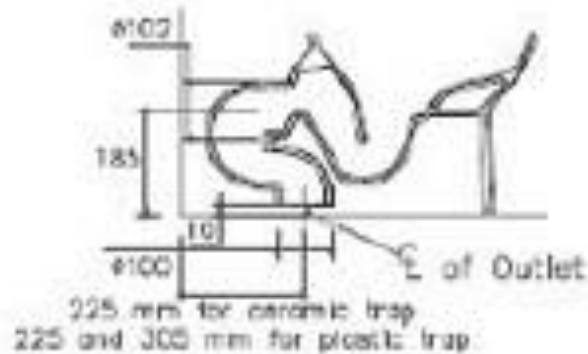

Brand : KOHLER
Name : ODEON S-trap
Item Code : K1084337A
Designer :
Color / Finish: White
Dimensions : (See data drawing below for reference)

Product info:
• Odeon S-trap

For Ceramic S-trap Installation