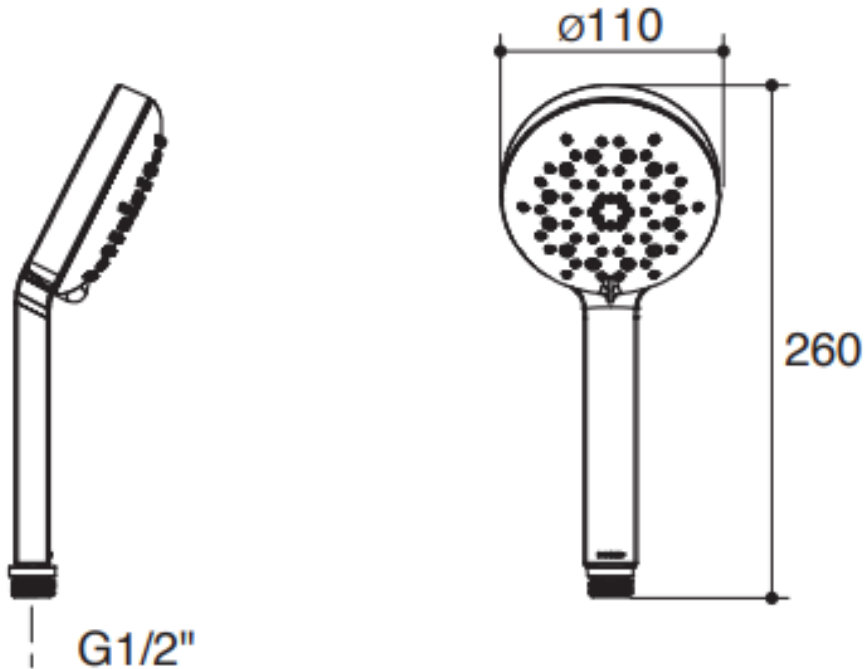

Brand : KOHLER
Name : RENEW Handshower
Item Code : KR99062T-CP
Designer :
Color / Finish: Polished Chrome
Dimensions : Ø110 x 260 mm

Product info:

- Full coverage of spray
- Multi-function sprays
- Finish with Confidence