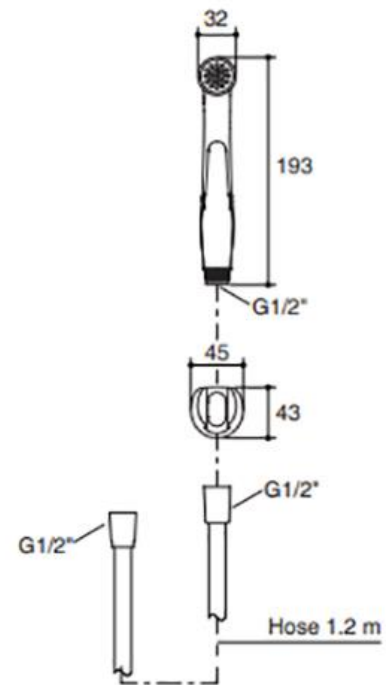

Brand : KOHLER
Name : Luxe Hygiene Spray
Item Code : K-R77364T-2BL
Designer :
Color / Finish: Matt Black
Dimensions : 32 x 193 mm

Product info:

- Luxe Hygiene Spray

Dimensions are approximate.
Unit: mm

Finished Wall