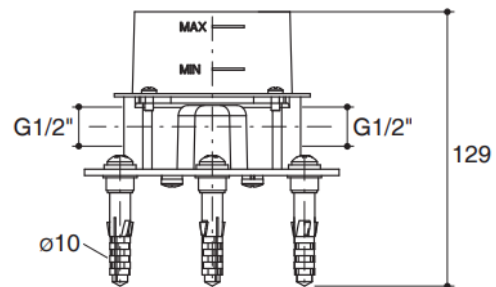

Brand : KOHLER
 Name : Mounting Bracket
 Item Code : K-K97905T-NA
 Designer :
 Color / Finish: N/A
 Dimensions : (See data drawing below for dimensions)

- Product info:
- Mounting Bracket
 - Brass construction