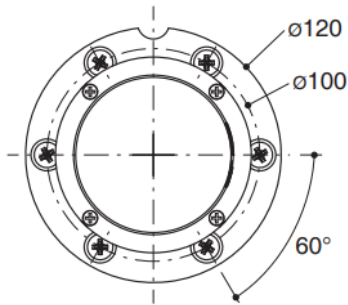

Brand : KOHLER
 Name : Mounting Bracket
 Item Code : K-K97905T-NA
 Designer :
 Color / Finish: N/A
 Dimensions : (See data drawing below for dimensions)

- Product info:
- Mounting Bracket
 - Brass construction