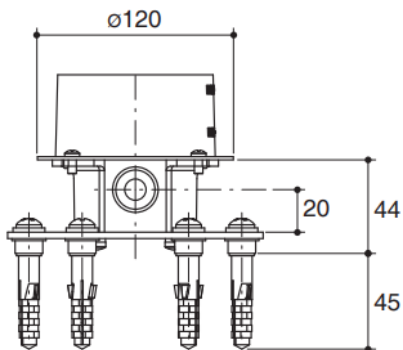

Brand : KOHLER
 Name : Mounting Bracket
 Item Code : K-K97905T-NA
 Designer :
 Color / Finish: N/A
 Dimensions : (See data drawing below for dimensions)

- Product info:
- Mounting Bracket
 - Brass construction