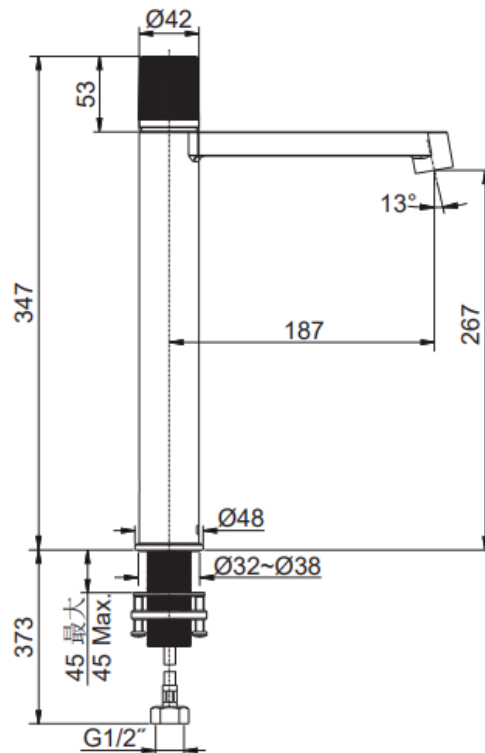

Brand : KOHLER
 Name : COMPONENTS
 Item Code : KEX28095T-8-CP
 Designer :
 Color / Finish: Polished chrome
 Dimensions : (See data drawing below for dimensions)

Product info:

- Super Tall single handle lavatory faucet
- Oly handle
- Solid metal construction for durability and reliability