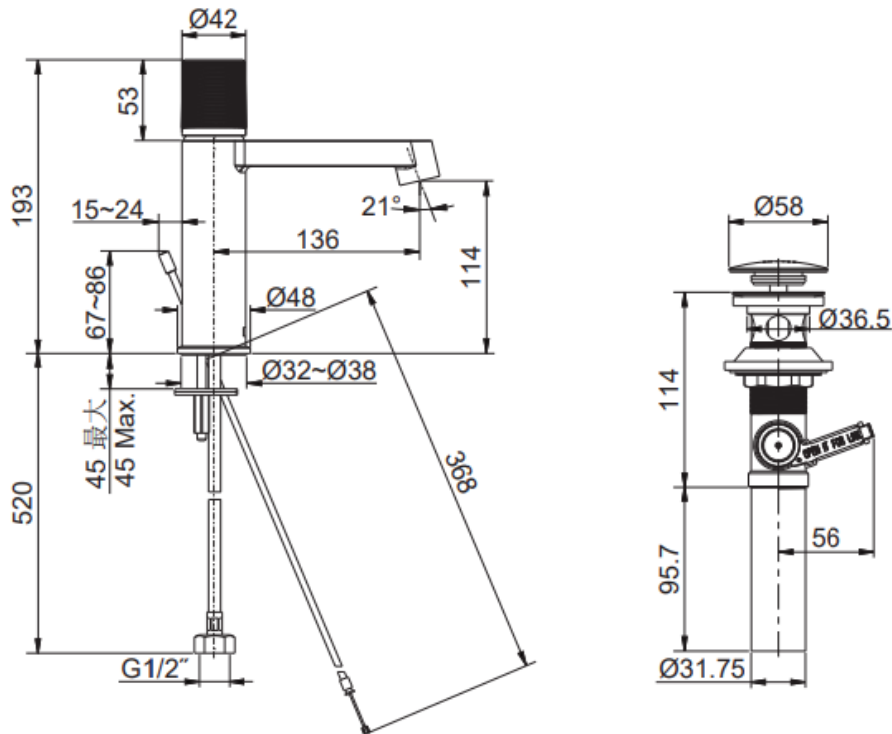

Brand : KOHLER
 Name : Components single control basin faucet
 Item Code : KEX28093T-8-BL
 Designer :
 Color / Finish: Black Matt
 Dimensions : (See data drawing below for dimensions)

Product info:

- Single Handle Lavatory faucet- Oly Handle
- Solid Metal construction for Durabilty and Reliability
- Finishes resist corrosion and tarnishing