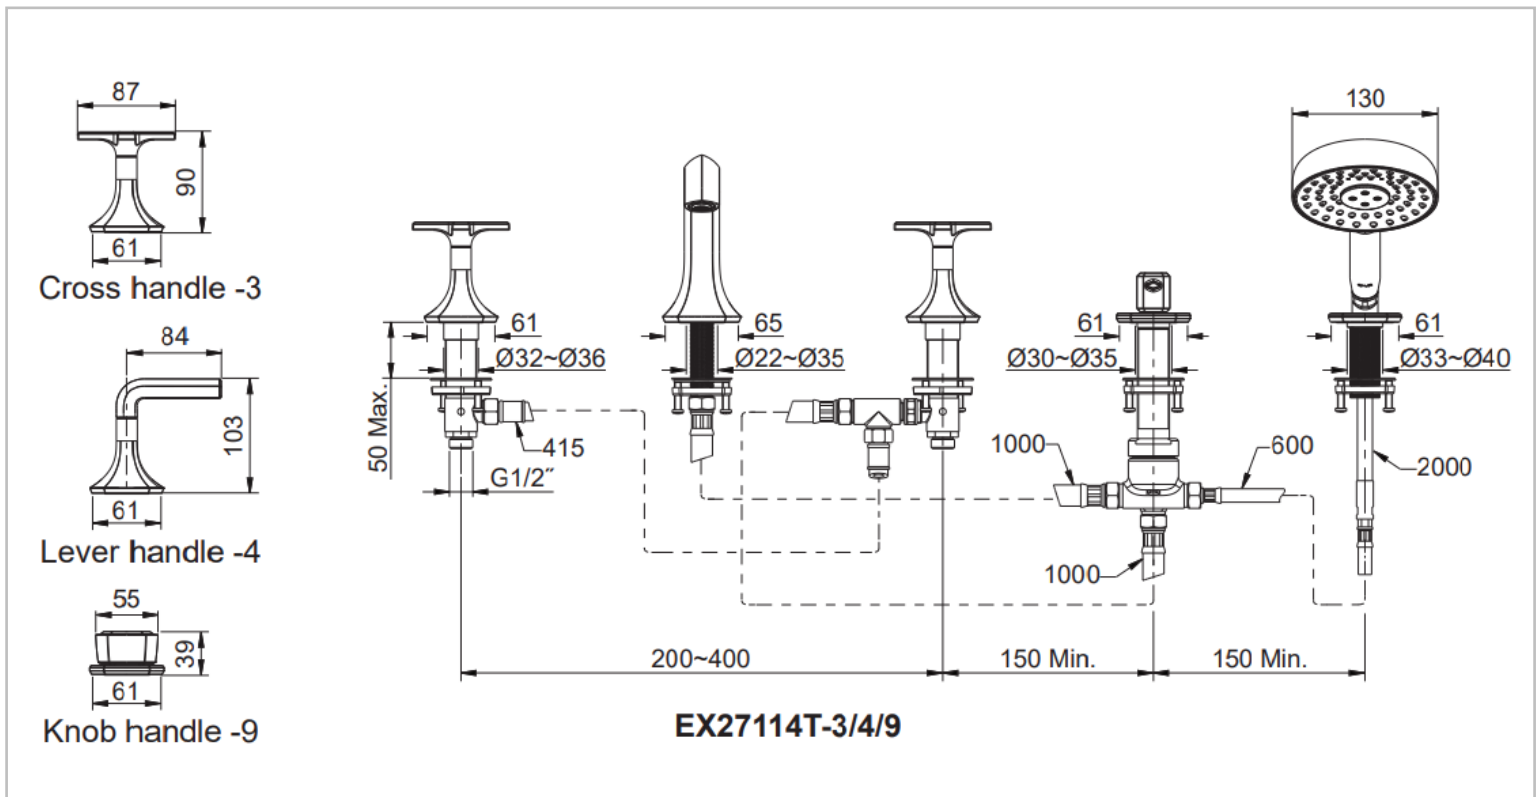

Brand : KOHLER  
 Name : Occasion Deck Mounted bath faucet mixer  
 Item Code : K-EX27114T-4-CP  
 Designer :  
 Color / Finish: Polished Chrome  
 Dimensions : (See Data drawing below for dimensions)

**Product info:**

- Deck Mounted bath faucet
- With hand shower
- Straight spout with lever handles
- Ceramic disc valves exceed industry longevity standards for a lifetime of durable performance.
- Finishes resist corrosion and tarnishing