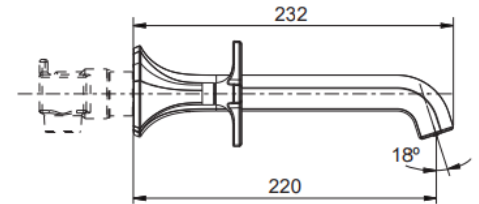

Brand : KOHLER
Name : OCCASION Wall Mounted Basin Faucet

Item Code : KEX27103T-4-RGD

Designer :

Color / Finish: Rose Gold

Dimensions : (See data drawing below for dimensions)

Product info:

- Dual handles wall mount lavatory faucet