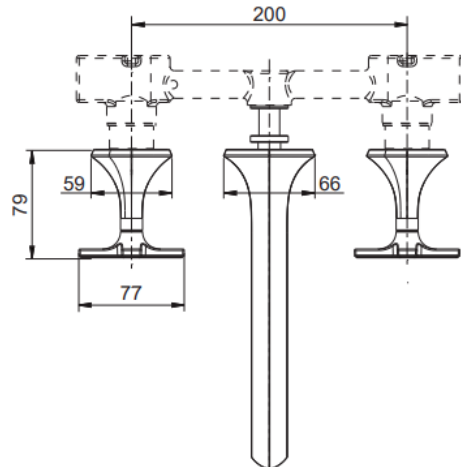

Brand : KOHLER
Name : OCCASION Wall Mounted Basin Faucet

Item Code : KEX27103T-4-RGD

Designer :

Color / Finish: Rose Gold

Dimensions : (See data drawing below for dimensions)

Product info:

- Dual handles wall mount lavatory faucet