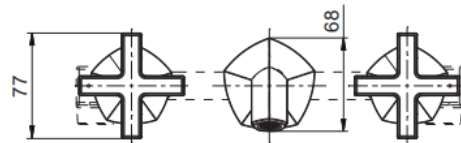

Brand : KOHLER
Name : OCCASION Wall Mounted Basin Faucet

Item Code : KEX27103T-4-RGD

Designer :

Color / Finish: Rose Gold

Dimensions : (See data drawing below for dimensions)

Product info:

- Dual handles wall mount lavatory faucet