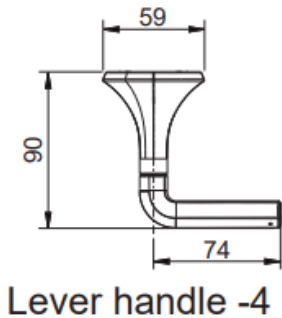

Brand : KOHLER
Name : OCCASION Wall Mounted Basin Faucet

Item Code : KEX27103T-4-RGD

Designer :

Color / Finish: Rose Gold

Dimensions : (See data drawing below for dimensions)

Product info:

- Dual handles wall mount lavatory faucet