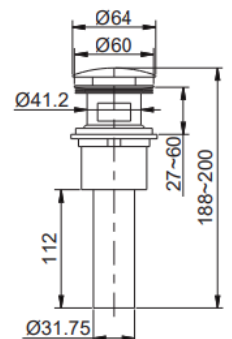

Brand : KOHLER
Name : OCCASION Wall Mounted Basin Faucet

Item Code : KEX27103T-4-RGD

Designer :

Color / Finish: Rose Gold

Dimensions : (See data drawing below for dimensions)

Product info:

- Dual handles wall mount lavatory faucet