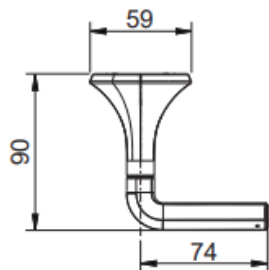

Brand : KOHLER
Name : OCCASION Wall mounted basin faucet

Item Code : KEX27103T-4-CP

Designer :

Color / Finish: Polished Chrome

Dimensions : (See data drawing below for dimensions)

Product info:

- Dual handles wall mount lavatory faucet