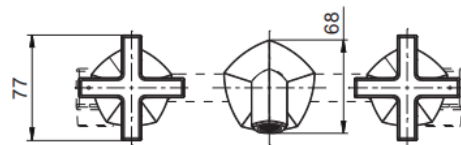

Brand : KOHLER
Name : OCCASION Wall mounted basin faucet

Item Code : KEX27103T-4-CP

Designer :

Color / Finish: Polished Chrome

Dimensions : (See data drawing below for dimensions)

Product info:

- Dual handles wall mount lavatory faucet