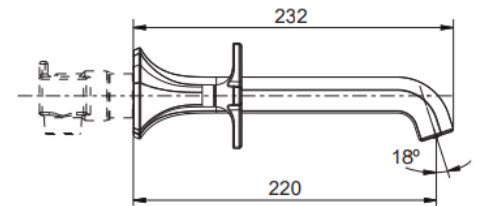

Brand : KOHLER
Name : OCCASION Wall mounted basin faucet

Item Code : KEX27103T-4-CP

Designer :

Color / Finish: Polished Chrome

Dimensions : (See data drawing below for dimensions)

Product info:

- Dual handles wall mount lavatory faucet