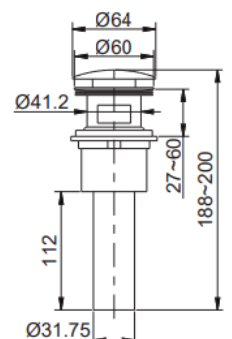

Flushing of pipe must be done before fittings are installed. Failure to do so voids the warranty.

Follow cleaning instructions and avoid using any harmful chemicals.

All information is for reference only. Installation shall always be based on the specs provided with actual delivered items.

For more info, visit www.sanitecph.com