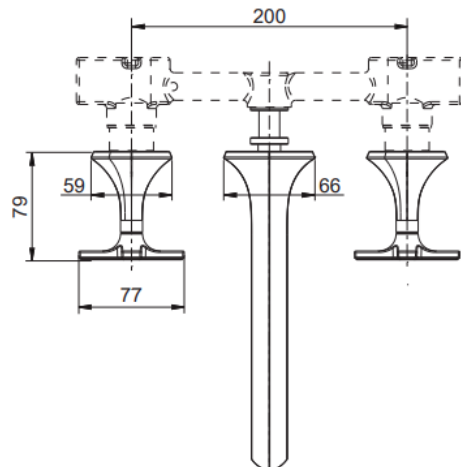

Flushing of pipe must be done before fittings are installed. Failure to do so voids the warranty.

Follow cleaning instructions and avoid using any harmful chemicals.

All information is for reference only. Installation shall always be based on the specs provided with actual delivered items.

For more info, visit www.sanitecph.com