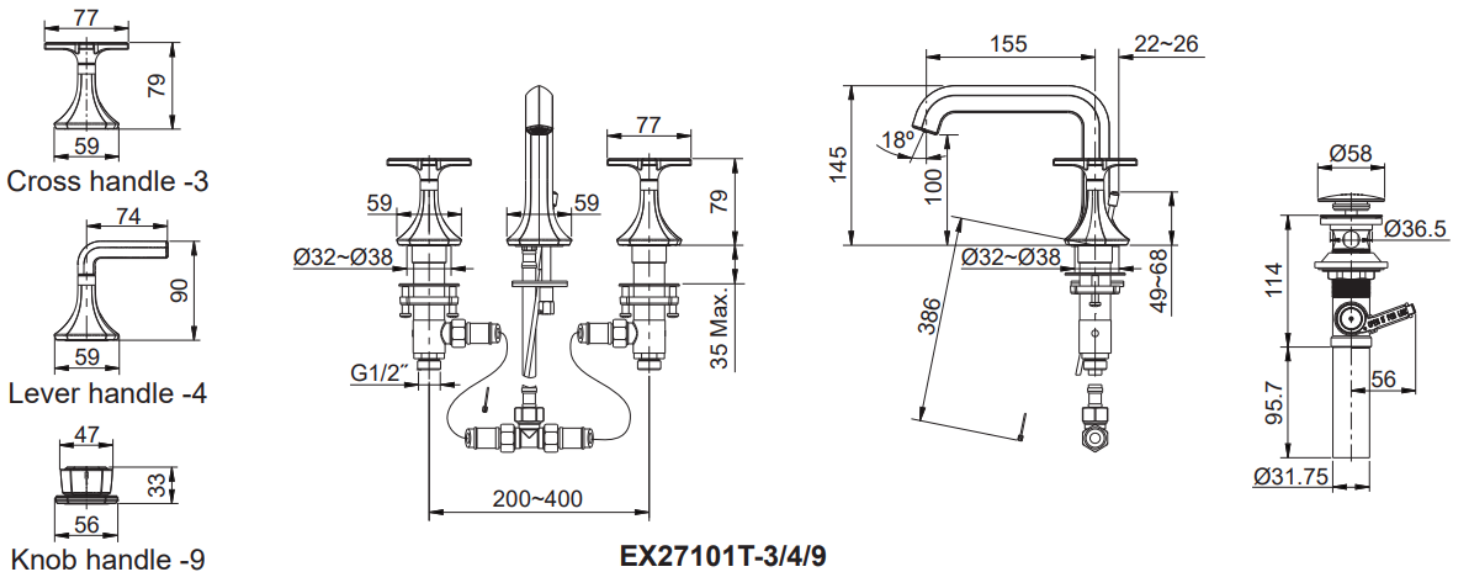

Brand : KOHLER  
 Name : Occasion Widespread lavatory faucet  
 Item Code : K-EX27101T-4-CP

Designer :

Color / Finish: Polished Chrome  
 Dimensions : (See Data drawing below for dimensions)

**Product info:**

- Widespread Lavatory faucet
- With L-spout
- Lever Handle
- Ceramic disc valves exceed industry longevity standards for a lifetime of durable performance.
- Finishes resist corrosion and tarnishing

Flushing of pipe must be done before fittings are installed. Failure to do so voids the warranty.  
 Follow cleaning instructions and avoid using any harmful chemicals.  
 All information is for reference only. Installation shall always be based on the specs provided with actual delivered items.  
 For more info, visit [www.sanitecph.com](http://www.sanitecph.com)