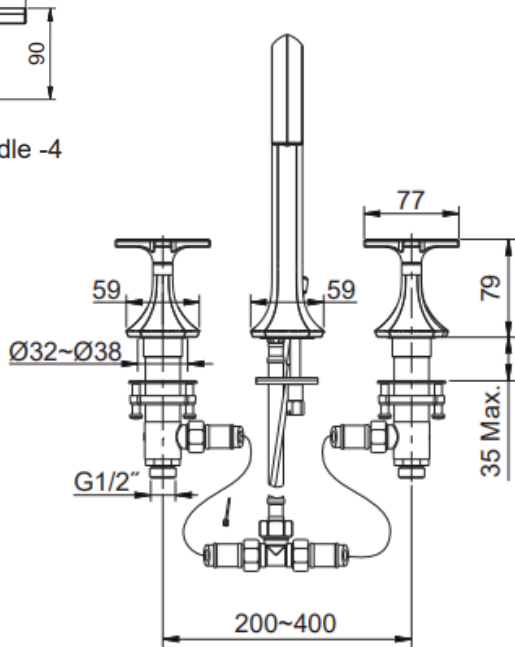

Brand : KOHLER
 Name : Occasion widespread basin faucet
 Brushed Modern Brass
 Item Code : KEX27100T-4-BMB
 Designer :
 Color / Finish: Matt Black + Brushed Moderne Brass
 Dimensions : (See data drawing below for dimensions)

Product info:

- Widespread basin faucet
- Ceramic disc valves exceed industry longevity standards for a lifetime of durable performance.
- Finishes resist corrosion and tarnishing

Flushing of pipe must be done before fittings are installed. Failure to do so voids the warranty.
 Follow cleaning instructions and avoid using any harmful chemicals.
 All information is for reference only. Installation shall always be based on the specs provided with actual delivered items.
 For more info, visit www.sanitecph.com