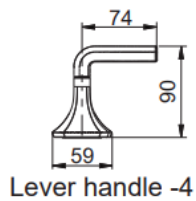

Brand : KOHLER
 Name : Occasion widespread basin faucet
 Brushed Modern Brass
 Item Code : KEX27100T-4-BMB
 Designer :
 Color / Finish: Matt Black + Brushed Moderne Brass
 Dimensions : (See data drawing below for dimensions)

Product info:

- Widespread basin faucet
- Ceramic disc valves exceed industry longevity standards for a lifetime of durable performance.
- Finishes resist corrosion and tarnishing

Flushing of pipe must be done before fittings are installed. Failure to do so voids the warranty.
 Follow cleaning instructions and avoid using any harmful chemicals.
 All information is for reference only. Installation shall always be based on the specs provided with actual delivered items.
 For more info, visit www.sanitecph.com