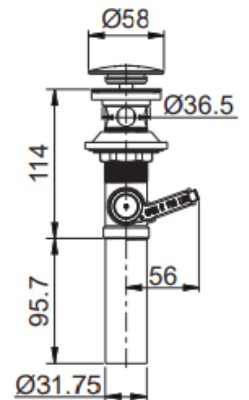

Flushing of pipe must be done before fittings are installed. Failure to do so voids the warranty.
Follow cleaning instructions and avoid using any harmful chemicals.
All information is for reference only. Installation shall always be based on the specs provided with actual delivered items.
For more info, visit www.sanitecph.com