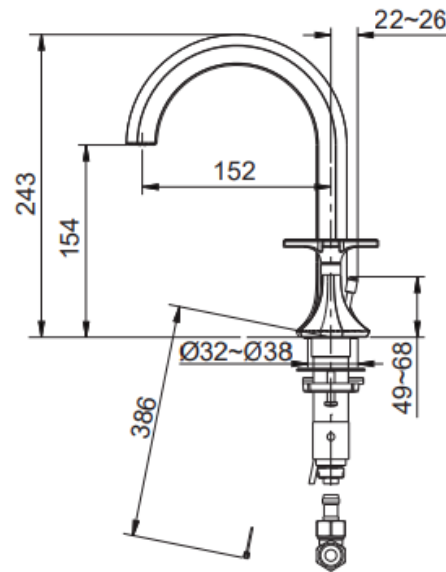

Brand : KOHLER
 Name : Occasion widespread basin faucet
 Brushed Modern Brass
 Item Code : KEX27100T-4-BMB
 Designer :
 Color / Finish: Matt Black + Brushed Moderne Brass
 Dimensions : (See data drawing below for dimensions)

Product info:

- Widespread basin faucet
- Ceramic disc valves exceed industry longevity standards for a lifetime of durable performance.
- Finishes resist corrosion and tarnishing

Flushing of pipe must be done before fittings are installed. Failure to do so voids the warranty.
 Follow cleaning instructions and avoid using any harmful chemicals.
 All information is for reference only. Installation shall always be based on the specs provided with actual delivered items.
 For more info, visit www.sanitecph.com