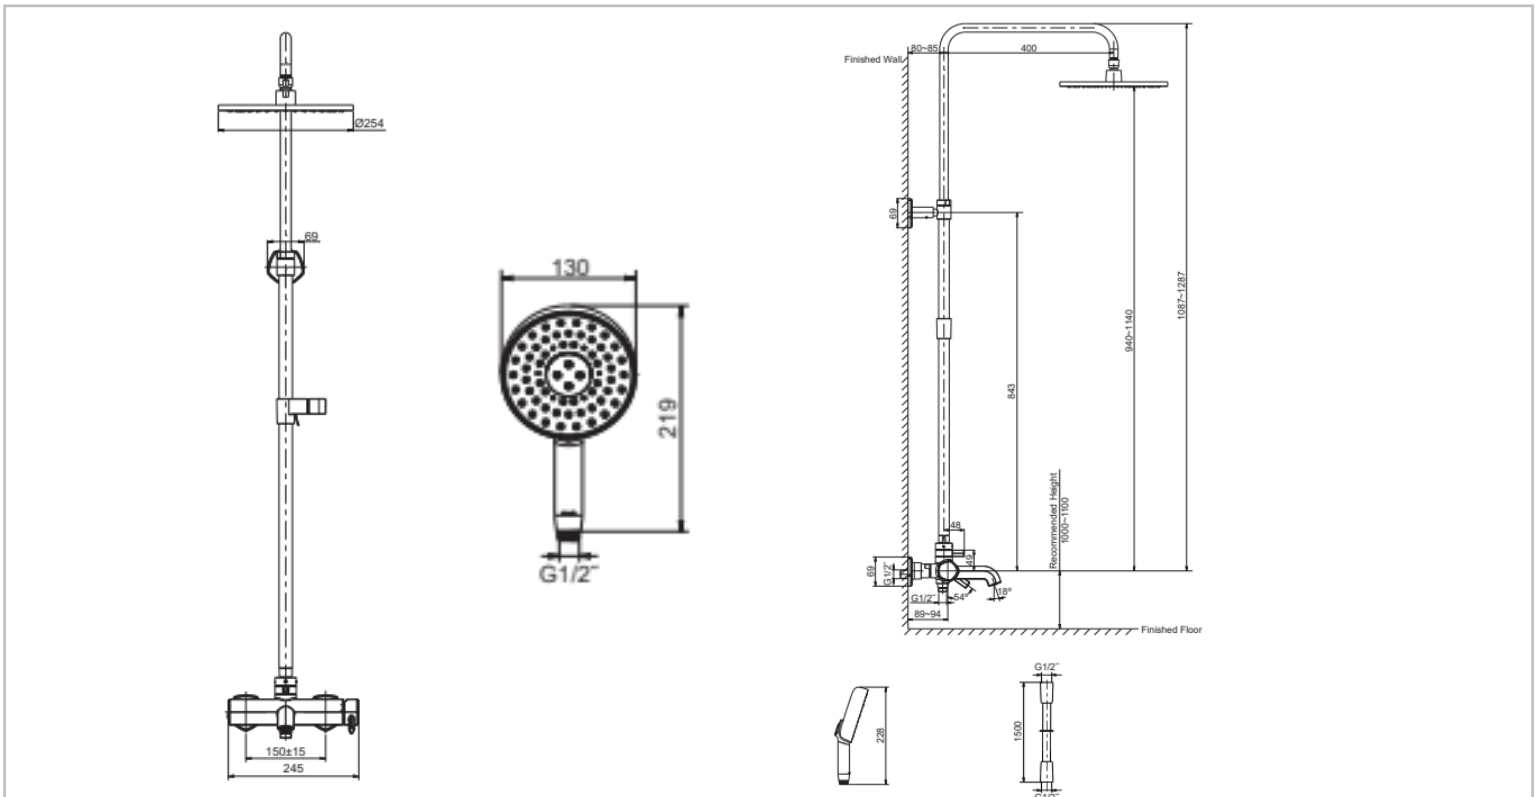

Brand : KOHLER  
 Name : Occasion 3 Way shower column  
 Item Code : K-EX27032T-4-CP

Designer :

Color / Finish: Polished Chrome  
 Dimensions : (See Data drawing below for dimensions)

**Product info:**

- 3 Way shower column
- Ceramic disc valves exceed industry longevity standards for a lifetime of durable performance.
- Finishes resist corrosion and tarnishing