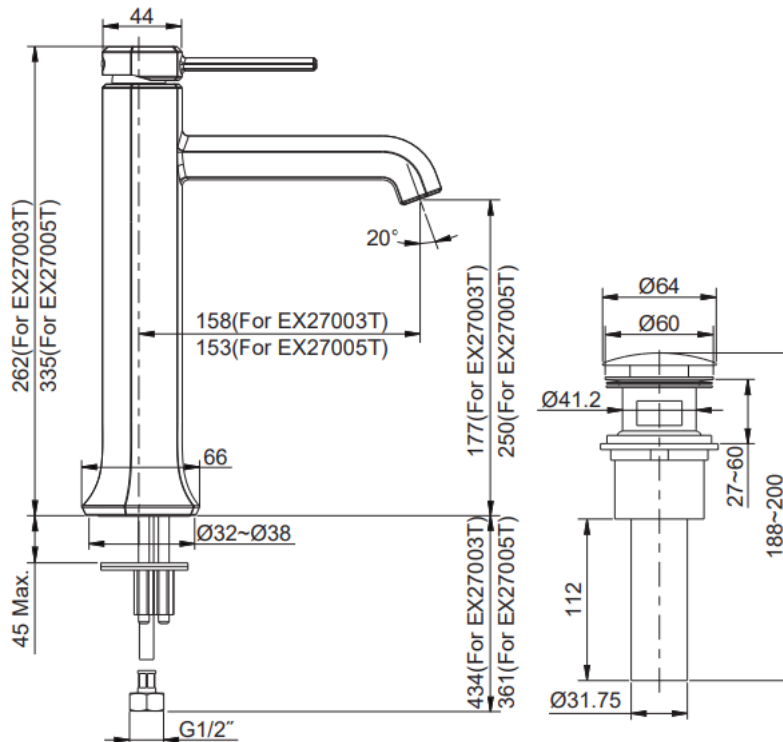

Brand : KOHLER  
 Name : OCCASION Tall single control lav  
 Item Code : KEX27003T-4-BMB  
 Designer :  
 Color / Finish: Matt Black/Brushed Moderne Brass  
 Dimensions : (See data drawing below for dimensions)

**Product info:**

- Tall single- handle bathroom sink faucet
- Premium metal construction for durability and reliability
- Finishes resist corrosion and tarnishing
- 1.2 gpm (4.5 lpm) maximum flow rate at 60 psi (4.14 bar)