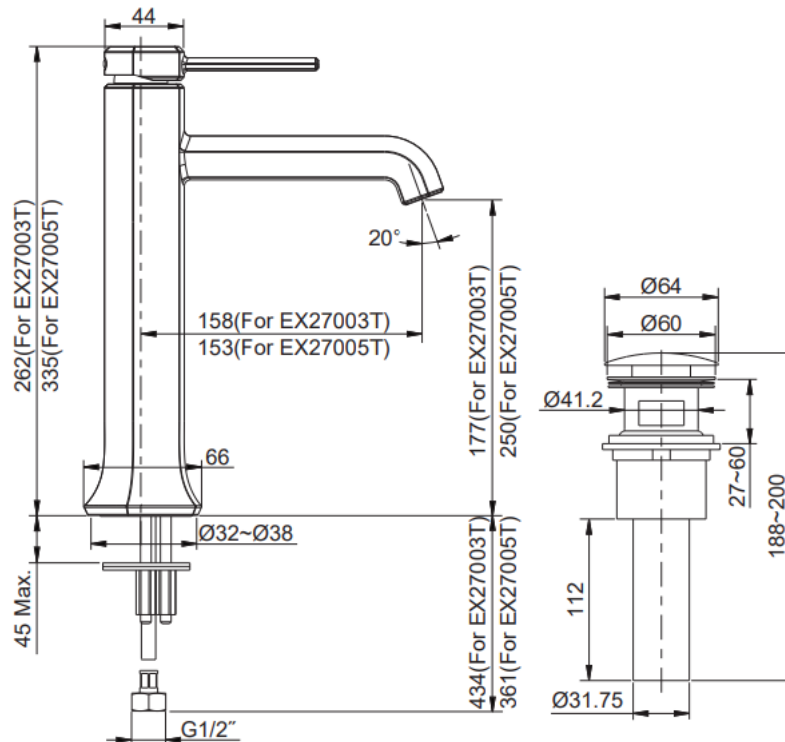

Brand : KOHLER
 Name : OCCASION Tall single control lav
 Item Code : KEX27003T-4-2MB
 Designer :
 Color / Finish: Brushed Moderne Brass
 Dimensions : (See data drawing below for dimensions)

Product info:

- Tall single- handle bathroom sink faucet
- Premium metal construction for durability and reliability
- Finishes resist corrosion and tarnishing
- 1.2 gpm (4.5 lpm) maximum flow rate at 60 psi (4.14 bar)