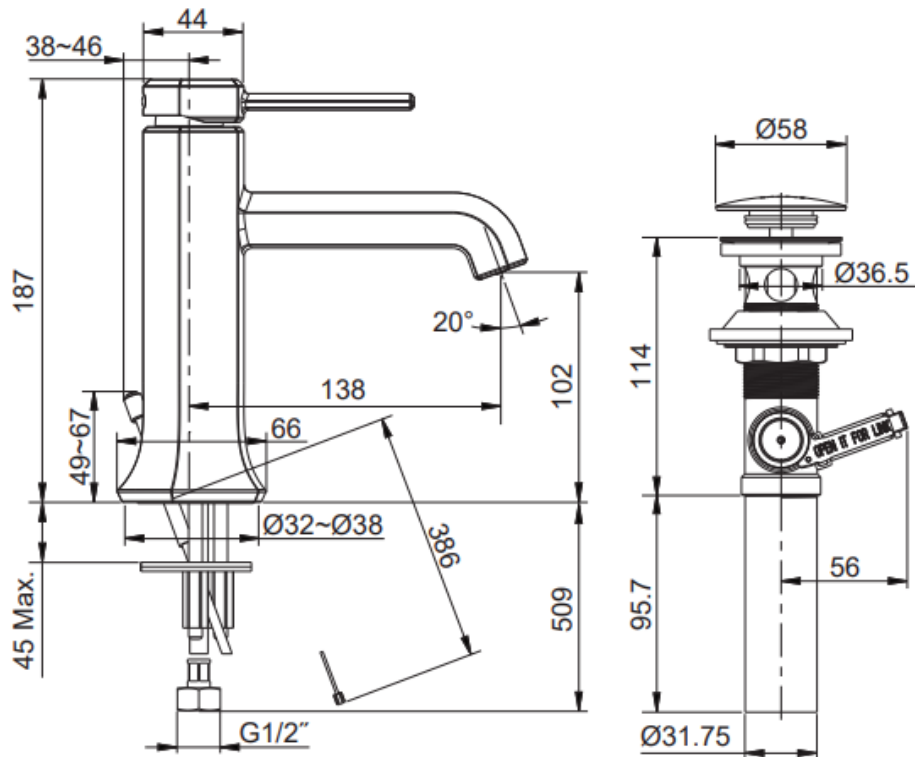

Brand : KOHLER
 Name : Occasion single control faucet
 Item Code : K-EX27000T-4-CP

Designer :

Color / Finish: Polished Chrome
 Dimensions : 187 height
 138 mm spout reach

Product info:

- Single control faucet
- ceramic disc valves exceed industry longevity standards for a lifetime of durable performance.
- Finishes resist corrosion and tarnishing