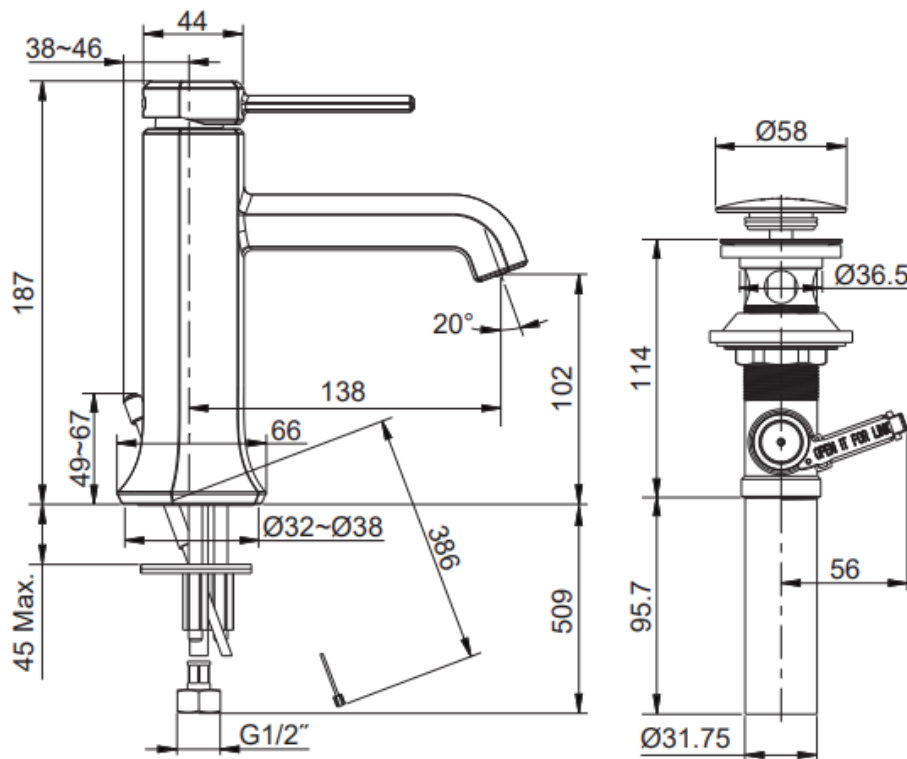

Brand : KOHLER
Name : Occasion single control faucet
Item Code : K-EX27000T-4-AF

Designer :

Color / Finish: French Gold
Dimensions : 187 height
138 mm spout reach

Product info:

- Single control faucet
- ceramic disc valves exceed industry longevity standards for a lifetime of durable performance.
- Finishes resist corrosion and tarnishing