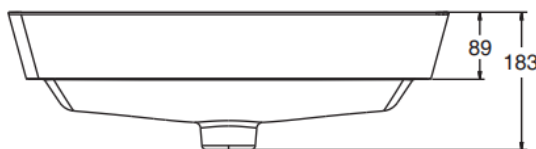

Brand : KOHLER
 Name : BRAZN vessel lavatory
 Item Code : K-EX21059T-1-HB1
 Designer :
 Color / Finish: Honed Black
 Dimensions : 584 x 483 mm

Product info:

- Vessel Lavatory
- Thin edge design with only 5mm thickness
- Integrated look with premium drain cap design
- CleanCoat® technology guarantees a lustrous, spotless look and care-free maintenance

	Length 长	Width 宽	Height 高	Depth 盆深
Outer 外尺寸	584	483	183	
Inner 内尺寸	576	355		135

Flushing of pipe must be done before fittings are installed. Failure to do so voids the warranty.

Follow cleaning instructions and avoid using any harmful chemicals.