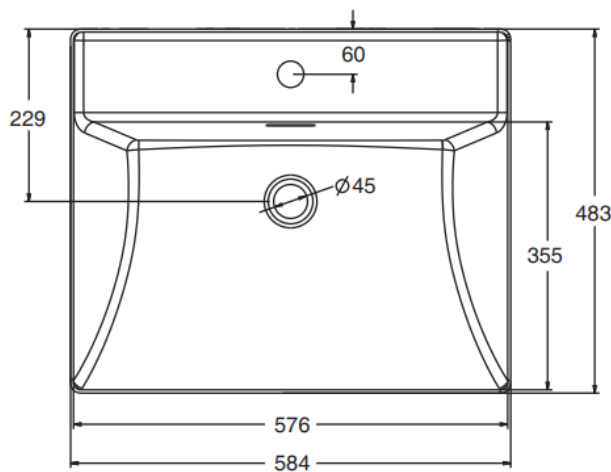

Brand : KOHLER
 Name : BRAZN vessel lavatory
 Item Code : K-EX21059T-1-HB1
 Designer :
 Color / Finish: Honed Black
 Dimensions : 584 x 483 mm

Product info:

- Vessel Lavatory
- Thin edge design with only 5mm thickness
- Integrated look with premium drain cap design
- CleanCoat® technology guarantees a lustrous, spotless look and care-free maintenance

	Length 长	Width 宽	Height 高	Depth 盆深
Outer 外尺寸	584	483	183	
Inner 内尺寸	576	355		135

Flushing of pipe must be done before fittings are installed. Failure to do so voids the warranty.

Follow cleaning instructions and avoid using any harmful chemicals.