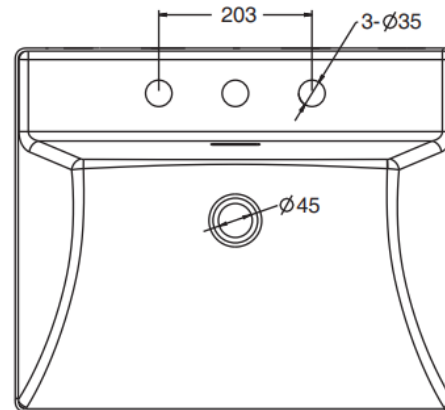

Brand : KOHLER
 Name : BRAZN vessel lavatory
 Item Code : K-EX21059T-1-HB1
 Designer :
 Color / Finish: Honed Black
 Dimensions : 584 x 483 mm

Product info:

- Vessel Lavatory
- Thin edge design with only 5mm thickness
- Integrated look with premium drain cap design
- CleanCoat® technology guarantees a lustrous, spotless look and care-free maintenance

	Length 长	Width 宽	Height 高	Depth 盆深
Outer 外尺寸	584	483	183	
Inner 内尺寸	576	355		135

Flushing of pipe must be done before fittings are installed. Failure to do so voids the warranty.

Follow cleaning instructions and avoid using any harmful chemicals.