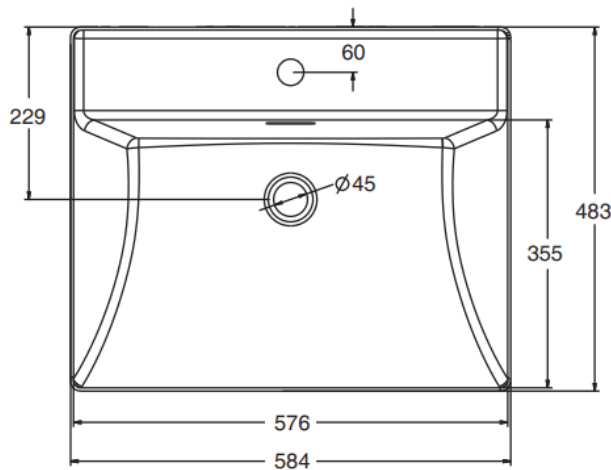

Brand : KOHLER  
 Name : BRAZN vessel lavatory  
 Item Code : K-EX21059T-1-0  
 Designer :  
 Color / Finish: White  
 Dimensions : 584 x 483 mm

**Product info:**

- Vessel Lavatory
- Thin edge design with only 5mm thickness
- Integrated look with premium drain cap design
- CleanCoat® technology guarantees a lustrous, spotless look and care-free maintenance

	Length 长	Width 宽	Height 高	Depth 盆深
Outer 外尺寸	584	483	183	
Inner 内尺寸	576	355		135

Flushing of pipe must be done before fittings are installed. Failure to do so voids the warranty.

Follow cleaning instructions and avoid using any harmful chemicals.