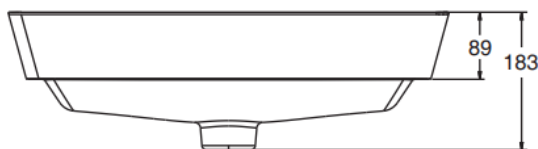

Brand : KOHLER  
 Name : BRAZN vessel lavatory  
 Item Code : K-EX21059T-1-0  
 Designer :  
 Color / Finish: White  
 Dimensions : 584 x 483 mm

**Product info:**

- Vessel Lavatory
- Thin edge design with only 5mm thickness
- Integrated look with premium drain cap design
- CleanCoat® technology guarantees a lustrous, spotless look and care-free maintenance

	Length 长	Width 宽	Height 高	Depth 盆深
Outer 外尺寸	584	483	183	
Inner 内尺寸	576	355		135

Flushing of pipe must be done before fittings are installed. Failure to do so voids the warranty.

Follow cleaning instructions and avoid using any harmful chemicals.