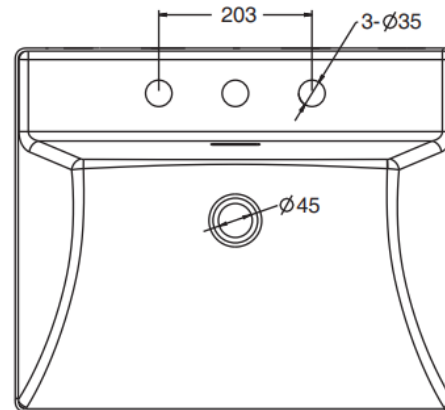

Brand : KOHLER  
 Name : BRAZN vessel lavatory  
 Item Code : K-EX21059T-1-0  
 Designer :  
 Color / Finish: White  
 Dimensions : 584 x 483 mm

**Product info:**

- Vessel Lavatory
- Thin edge design with only 5mm thickness
- Integrated look with premium drain cap design
- CleanCoat® technology guarantees a lustrous, spotless look and care-free maintenance

	Length 长	Width 宽	Height 高	Depth 盆深
Outer 外尺寸	584	483	183	
Inner 内尺寸	576	355		135

Flushing of pipe must be done before fittings are installed. Failure to do so voids the warranty.

Follow cleaning instructions and avoid using any harmful chemicals.