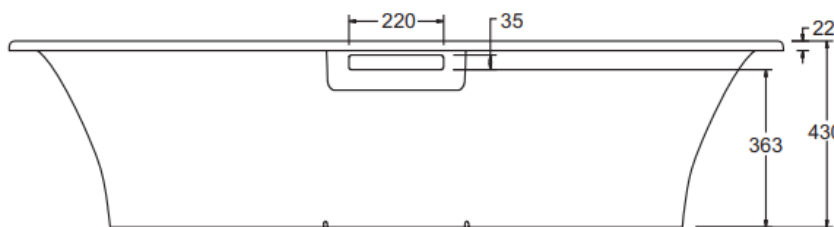

Brand : KOHLER
 Name : VOLUTE Cast Iron Tub
 Item Code : K99309T-GR-0
 Designer :
 Color / Finish: White
 Dimensions : 1800 x 800 x 430 mm

Product info:

- Cast Iron tub
- Simple design with functionality
- Medium size to meet most family needs
- Excellent heat retention with quiet performance
- Slip resistant surface
- Compatible with 3-in-1 bath filler drain to add in more versatility.