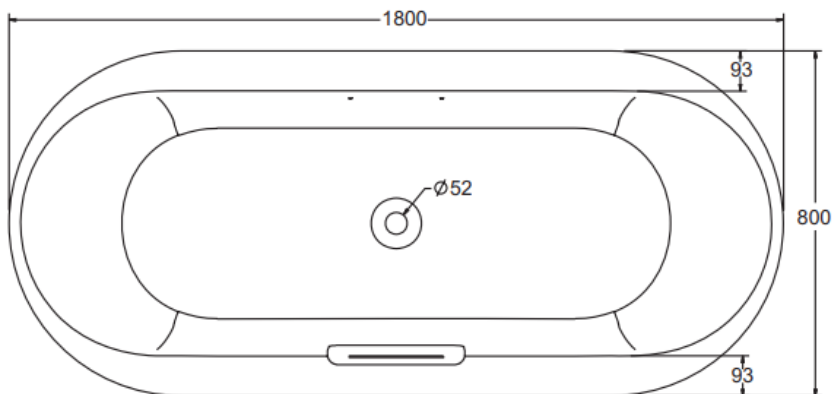

Brand : KOHLER
 Name : VOLUTE Cast Iron Tub
 Item Code : K99309T-GR-0
 Designer :
 Color / Finish: White
 Dimensions : 1800 x 800 x 430 mm

Product info:

- Cast Iron tub
- Simple design with functionality
- Medium size to meet most family needs
- Excellent heat retention with quiet performance
- Slip resistant surface
- Compatible with 3-in-1 bath filler drain to add in more versatility.