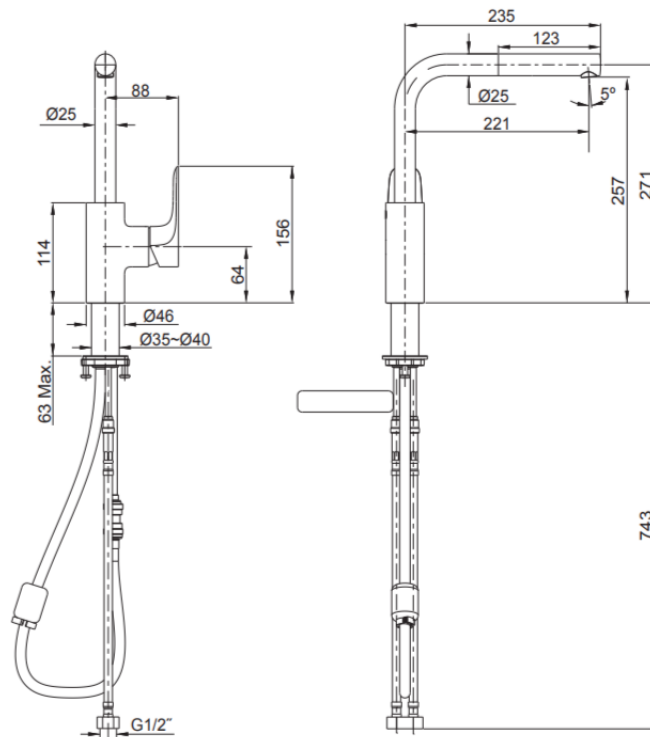

Brand : KOHLER
 Name : ALEO sink faucet with pull out spray nozzle
 Item Code : K99175T-4-CP
 Designer :
 Color / Finish: Polished Chrome
 Dimensions : 670 x 438 x 533 mm

Product info:

- Sink Faucet
- With pull down spray head
- Feature bold design with unmatched functionality for all kitchen tasks
- Ceramic disc valves exceed industry longevity standards by two times for a lifetime of durable performance.
- Smooth lines and elegant curves make it a perfect match with a variety of modern basins.