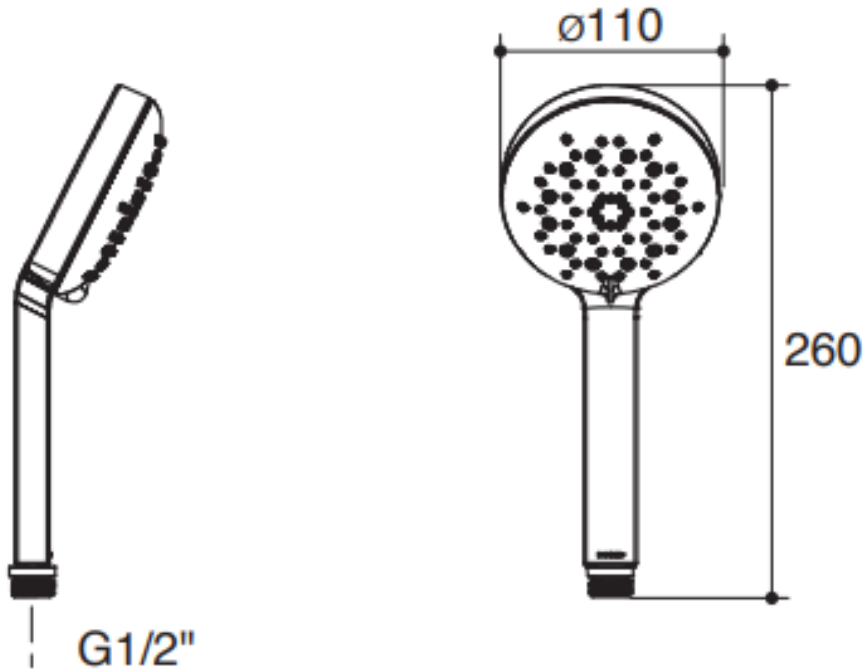

Brand : KOHLER
Name : RENEW Handshower
Item Code : K99062T-BL
Designer :
Color / Finish: Matt Black
Dimensions : Ø110 x 260 mm

Product info:

- Full coverage of spray
- Multi-function sprays
- Finish with Confidence