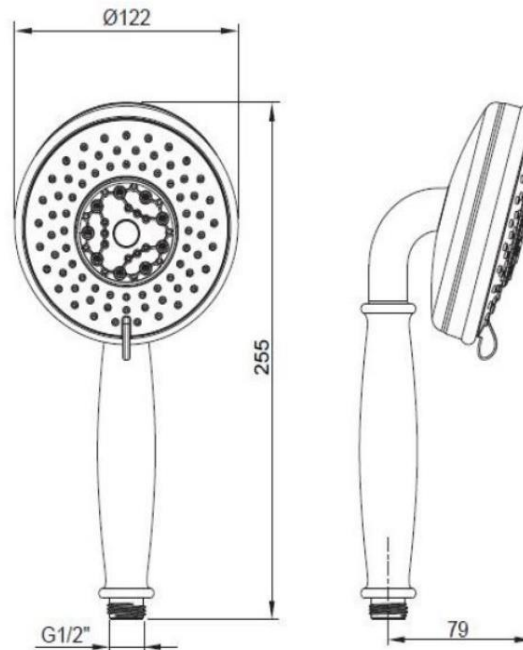

Brand : KOHLER
Name : Artifacts Multifunction Air Hand shower - classical
Item Code : K-98952T-L-CP
Designer :
Color / Finish: Polished Chrome
Dimensions : 79 x 255 mm

Product info:

- Rain Duet
- Multifunction Air hand-shower
- Requires K-26744T-CP