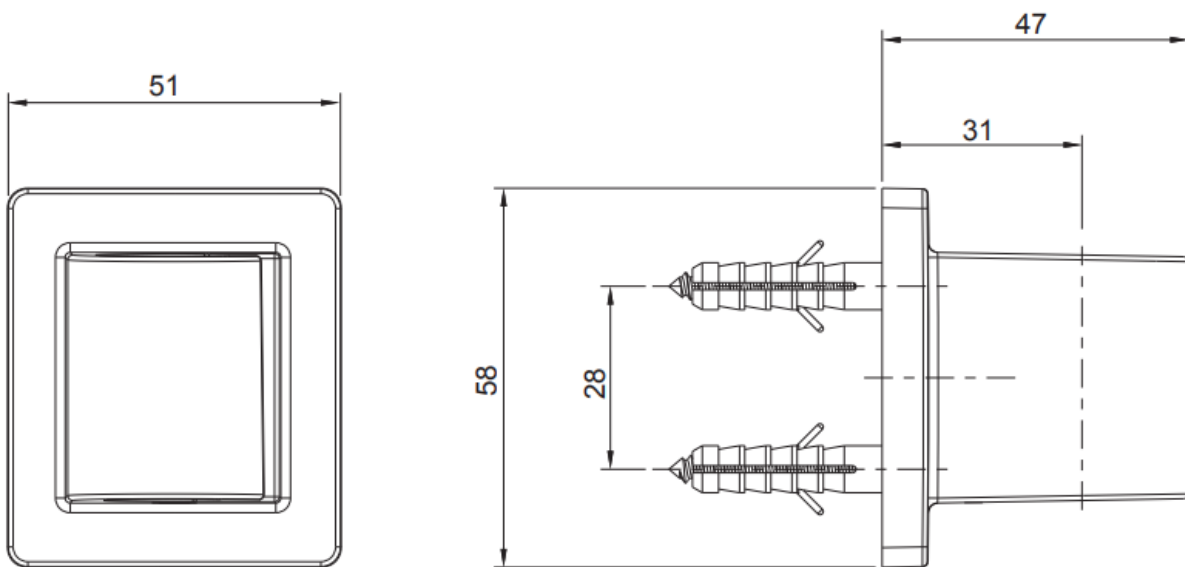

Brand : KOHLER  
Name : Renew fixed wall holder  
Item Code : K98347T-CP  
Designer :  
Color / Finish: Polished Chrome  
Dimensions : 57 x 47 x 58 mm

**Product info:**

- Wall mount bracket
- Perfectly match contemporary bathroom décor
- Coordinates with other handshower, hose and accessories for a complete performance showering system
- Excellent quality with metal material ensures long lasting quality