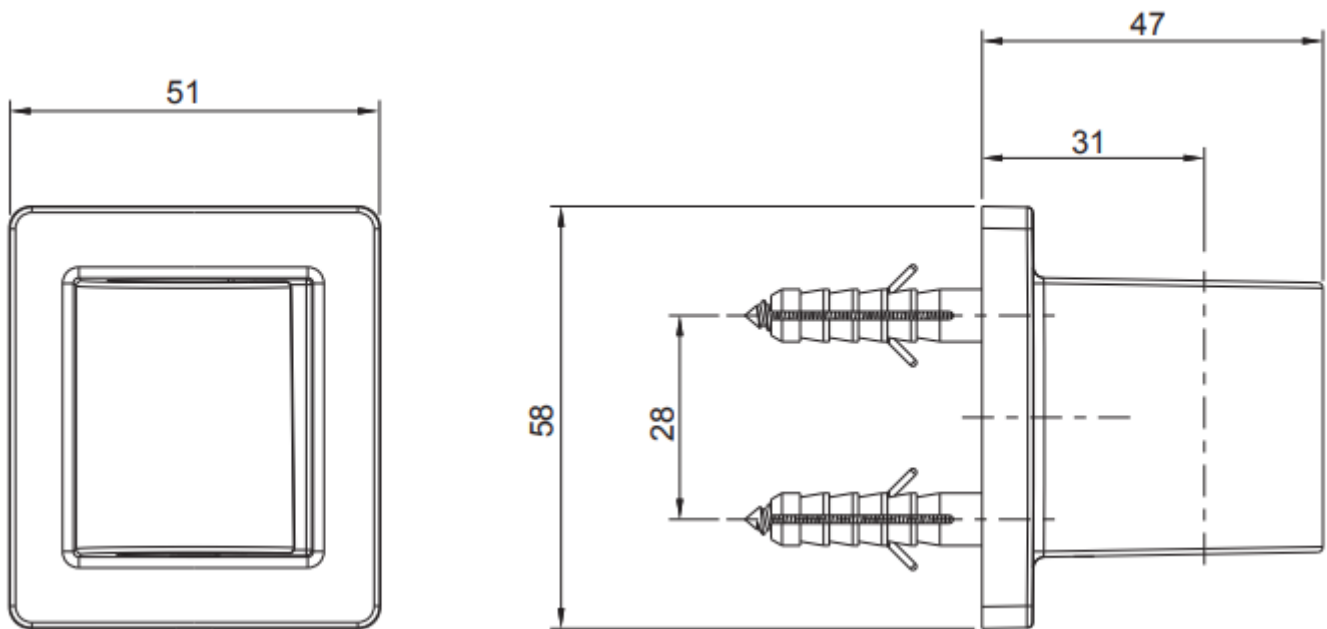

Brand : KOHLER
Name : RENEW Fixed Wall Mount Bracket
Item Code : K98347T-BL
Designer :
Color / Finish: Matt Black
Dimensions : 51 x 47 x 58 mm

Product info:

- Rectangular Vessel Lavatory
- 1 tap hole
- With overflow