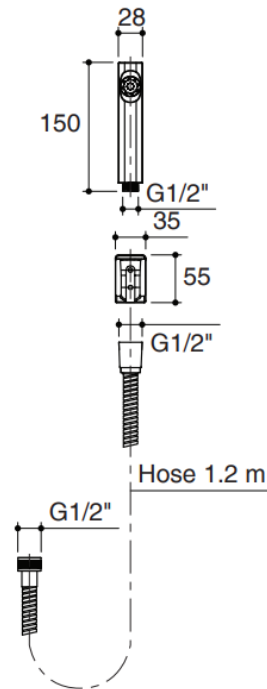

Product info:

- G1/2" thread connection
- Includes an extended 1.2 m, flexible, metal hose for ease of use and good durability
- Includes a screen washer to prevent clogging.
- Includes a wall bracket with mounting fasteners suitable for various finished wall materials.
- Features an easy grip design with special anti-slipping feature on the activation lever.
- Compliments most Kohler product lines.
- Material: Solid-brass construction for durability and reliability

Finished Wall