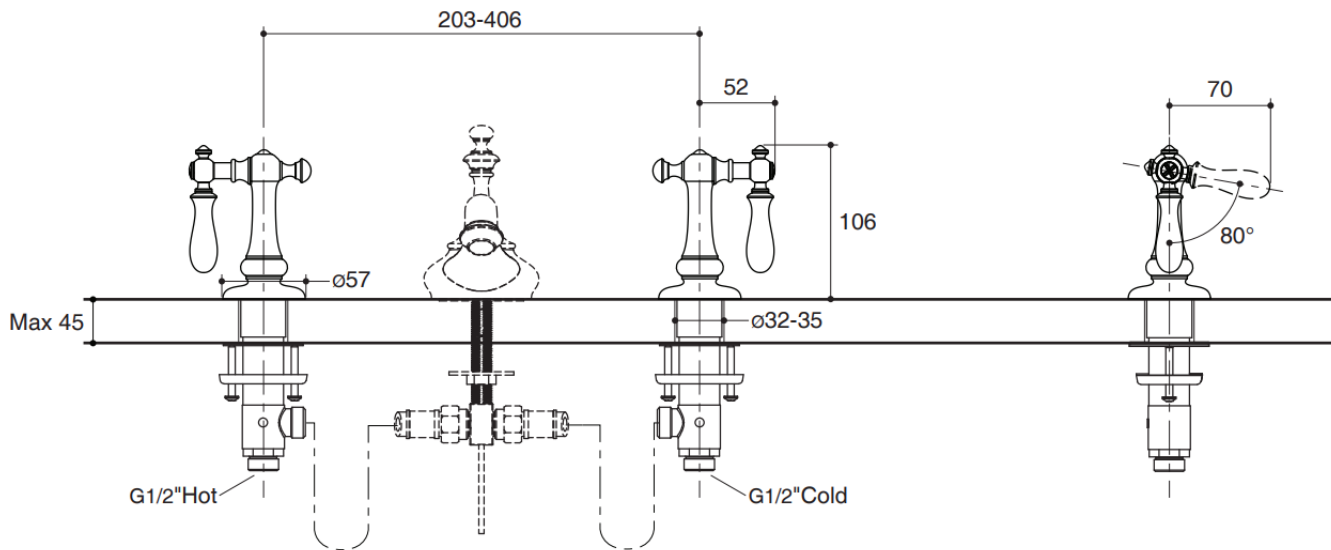

Flushing of pipe must be done before fittings are installed. Failure to do so voids the warranty.

Follow cleaning instructions and avoid using any harmful chemicals.

All information is for reference only. Installation shall always be based on the specs provided with actual delivered items.

For more info, visit www.sanitecph.com