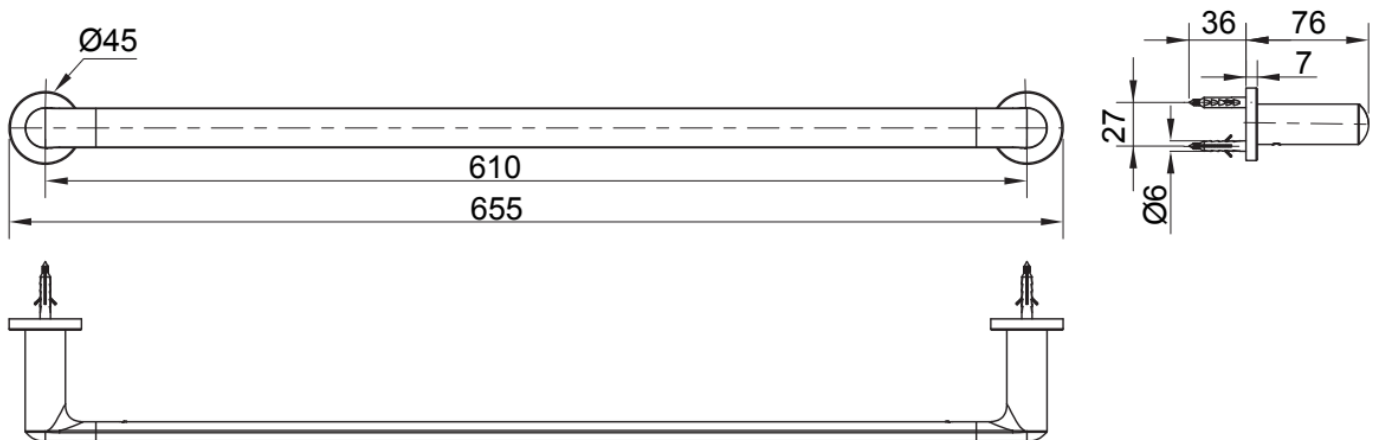

Brand : KOHLER
Name : Kumin 24-inch towel bar
Item Code : K-97882T-CP
Designer :
Color / Finish: Polished Chrome
Dimensions : 655 x 76 mm

Product info:
• Towel bar

97882T

Flushing of pipe must be done before fittings are installed. Failure to do so voids the warranty.
Follow cleaning instructions and avoid using any harmful chemicals.
All information is for reference only. Installation shall always be based on the specs provided with actual delivered items.
For more info, visit www.sanitecph.com