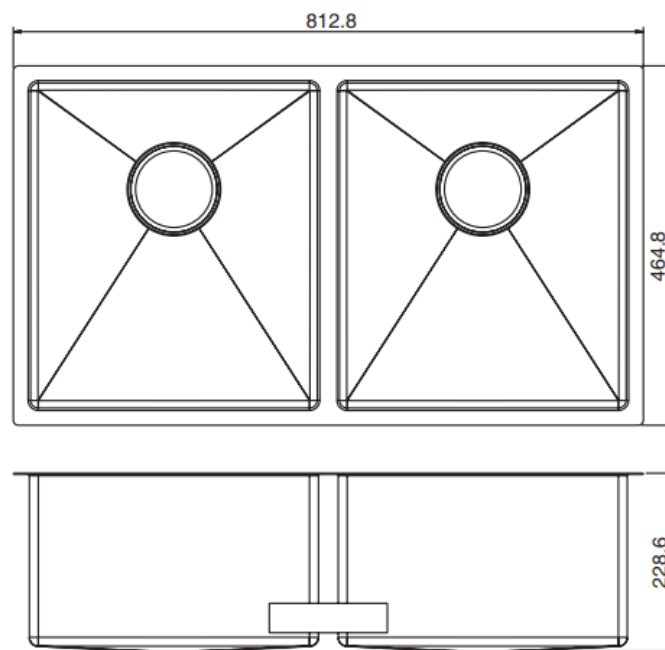

Product info:

- Single bowl dual mount
- (undermount or flush mount)
- R10 sink inclusive of K77804T-NA duo strainer and K1247657-NA trap way

K-97829T