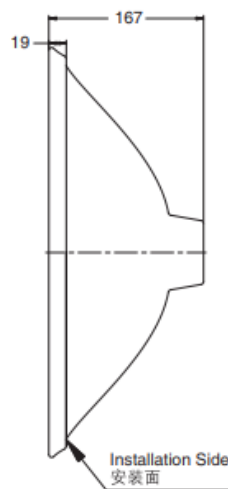

Brand : KOHLER
 Name : CARILLION Round vessel lavatory
 Item Code : K-96118T
 Designer :
 Color / Finish: White
 Dimensions : 442 x 442 mm

Product info:

- Round vessel lavatory, dia.

Reference Value
参考值

Unit: mm
单位: 毫米

	Length 长	Width 宽	Height 高	Depth 盆深
Outer 外尺寸	442	442	167	
Inner 内尺寸	436	436		120

Flushing of pipe must be done before fittings are installed. Failure to do so voids the warranty.

Follow cleaning instructions and avoid using any harmful chemicals.