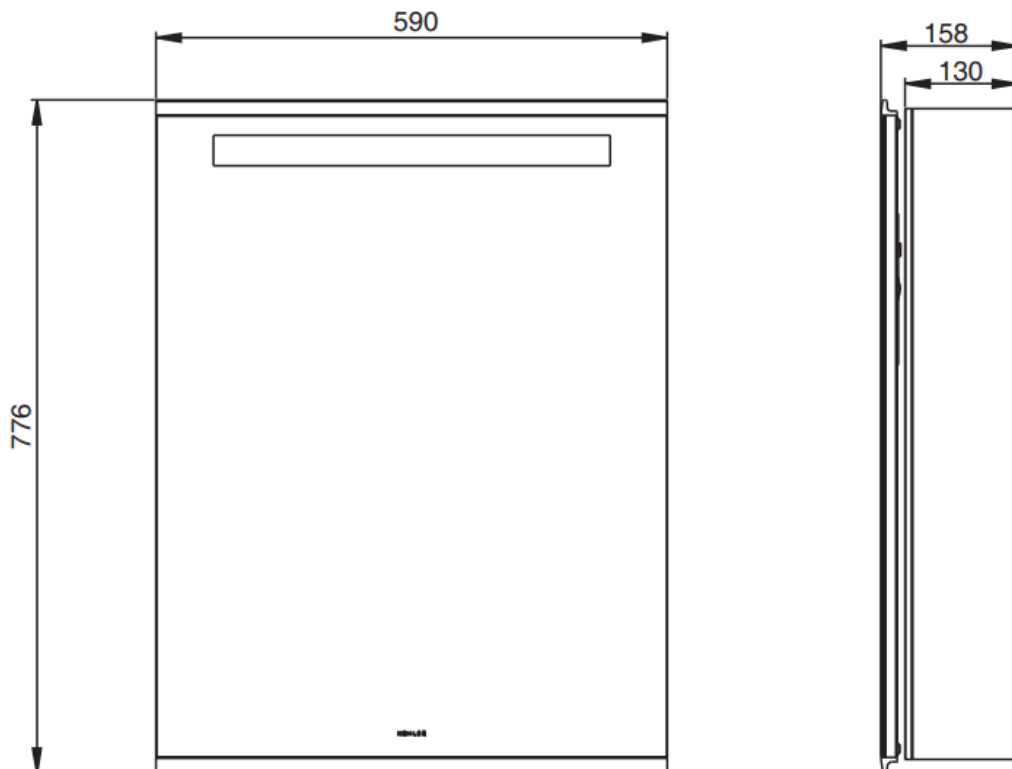

Brand : KOHLER  
Name : MAXISPACE Mirror Cabinet with Light  
Item Code : K96106T-L-NA  
Designer :  
Color / Finish: White  
Dimensions : 590 x 776 x 158 mm

**Product info:**

- Mirror Cabinet
- With Light
- Double side storage box
- Grooming lighting
- Hairdryer holder
- Wide angle hinge