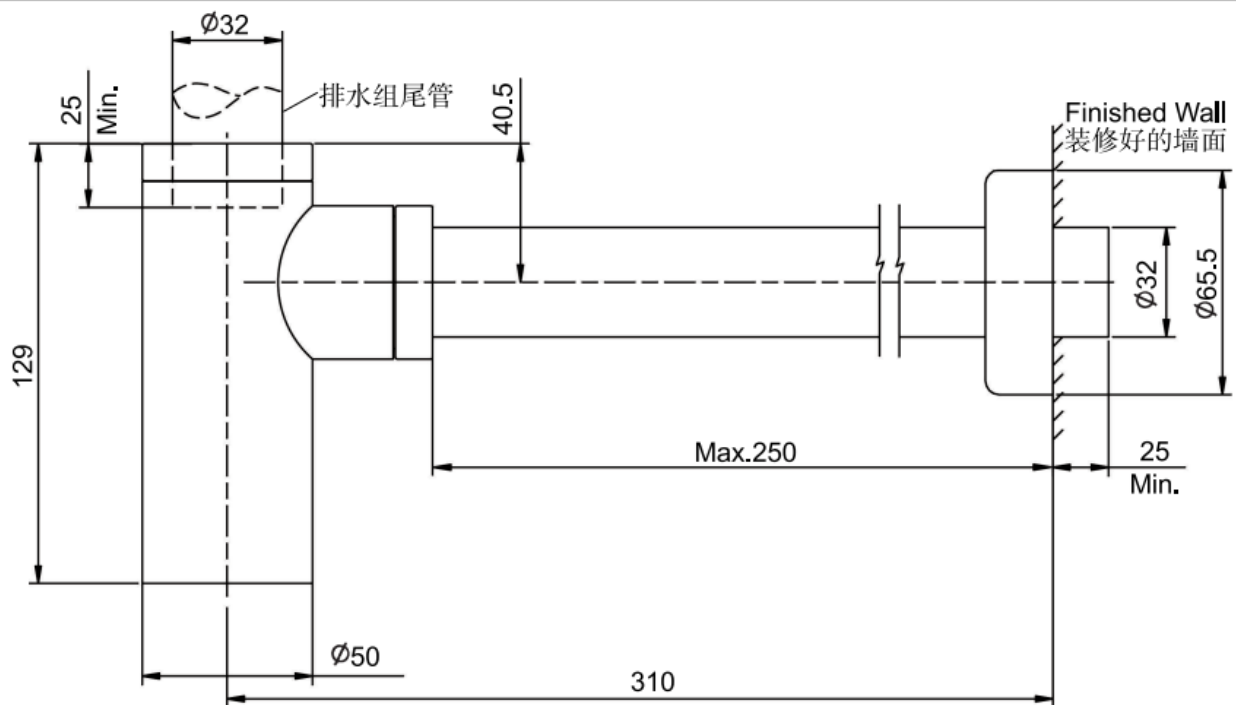

Brand : KOHLER
 Name : ARTIFACTS Bottle Trap
 Item Code : K9071T-CP
 Designer :
 Color / Finish: Polished Chrome
 Dimensions :

Product info:

- Bottle Trap
- Solid Metal Construction for Durability and Reliability
- KOHLER finishes resist corrosion and tarnishing, exceeding industry durability standards over two times
- Requires K21000T-P5-0, K204T-P5, K7159-CP, and KR12066T-3-CP)