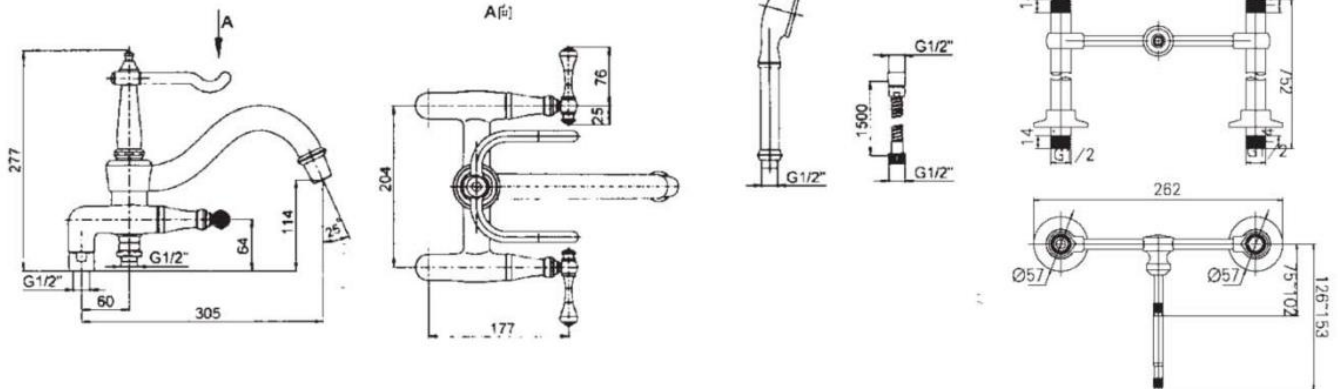

Brand : KOHLER
 Name : Revival Free-standing Bath and Shower
 Faucet
 Item Code : K-8839T-2-BN

Designer :

Color / Finish: Brushed nickel
 Dimensions : 305 mm Spout Reach

Product info:

- Free-standing Bath
- Shower Faucet
- Traditional Lever Handles