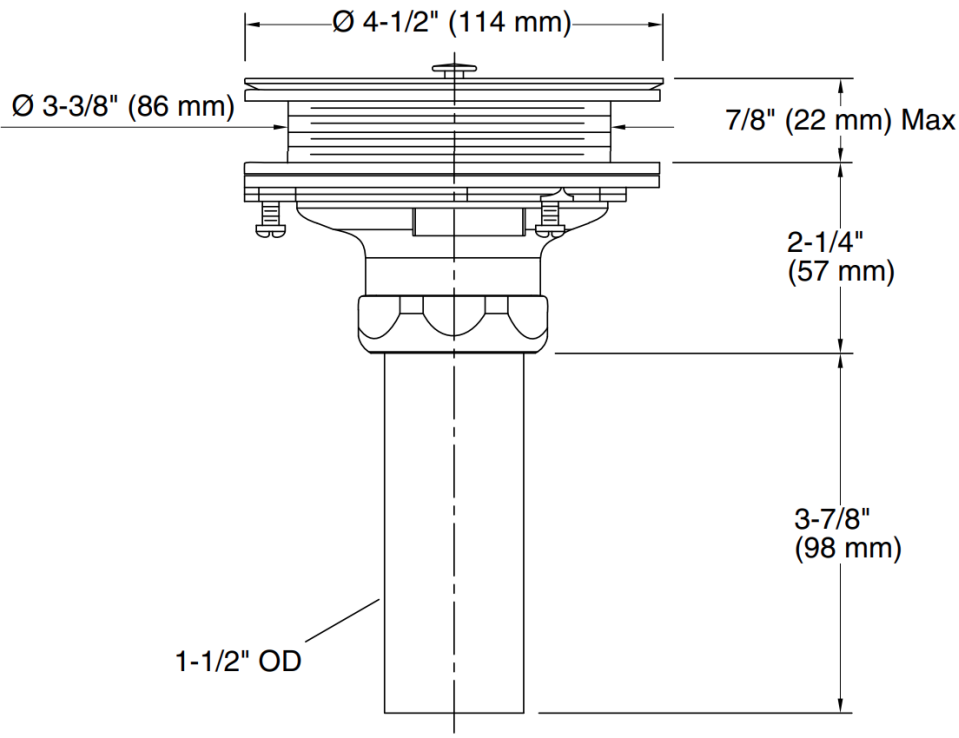

Brand : KOHLER
 Name : Duostrainer Sink drain and strainer with tailpiece
 Item Code : K8801-SN
 Designer :
 Color / Finish: Polished Nickel
 Dimensions : (see data drawing below for dimensions)

Product info:

- Removable basket strainer with open/close stopper
- Tailpiece included
- Quick-locking installation system
- For sink installations with 3-1/2" (89 mm) or 4" (102 mm) outlet
- Material: Solid-brass construction for durability and reliability