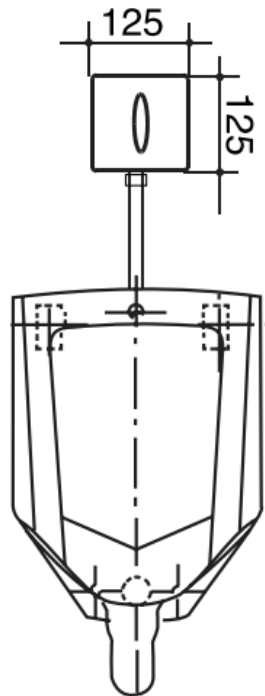

Flushing of pipe must be done before fittings are installed. Failure to do so voids the warranty.
Follow cleaning instructions and avoid using any harmful chemicals.
All information is for reference only. Installation shall always be based on the specs provided with actual delivered items.
For more info, visit www.sanitecph.com