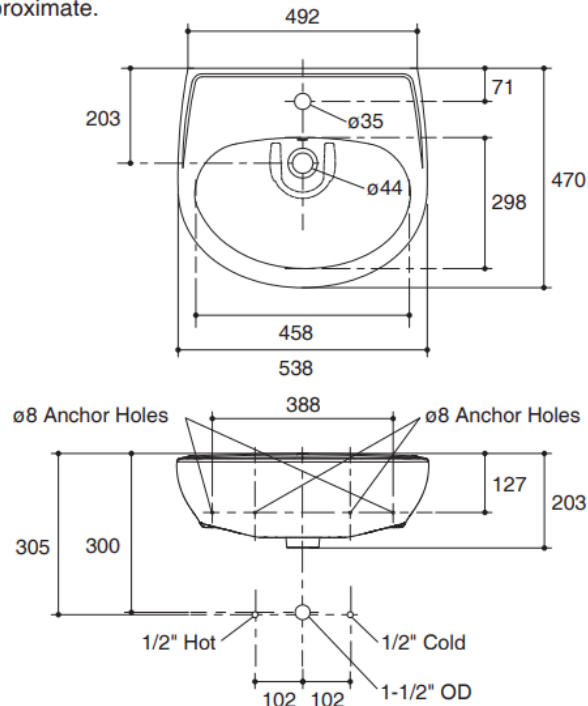

Brand : KOHLER
 Name : SACRAMENTO Wall-hung lavatory, 1 tap hole
 Item Code : K8758X-1-0
 Designer :
 Color / Finish: White
 Dimensions : 546 x 470 x 203mm

Product info:
 • Wall Hung Lavatory
 • 1 tap hole

Dimensions are approximate.
 Unit: mm

Flushing of pipe must be done before fittings are installed. Failure to do so voids the warranty.
 Follow cleaning instructions and avoid using any harmful chemicals.
 All information is for reference only. Installation shall always be based on the specs provided with actual delivered items.
 For more info, visit www.sanitecph.com