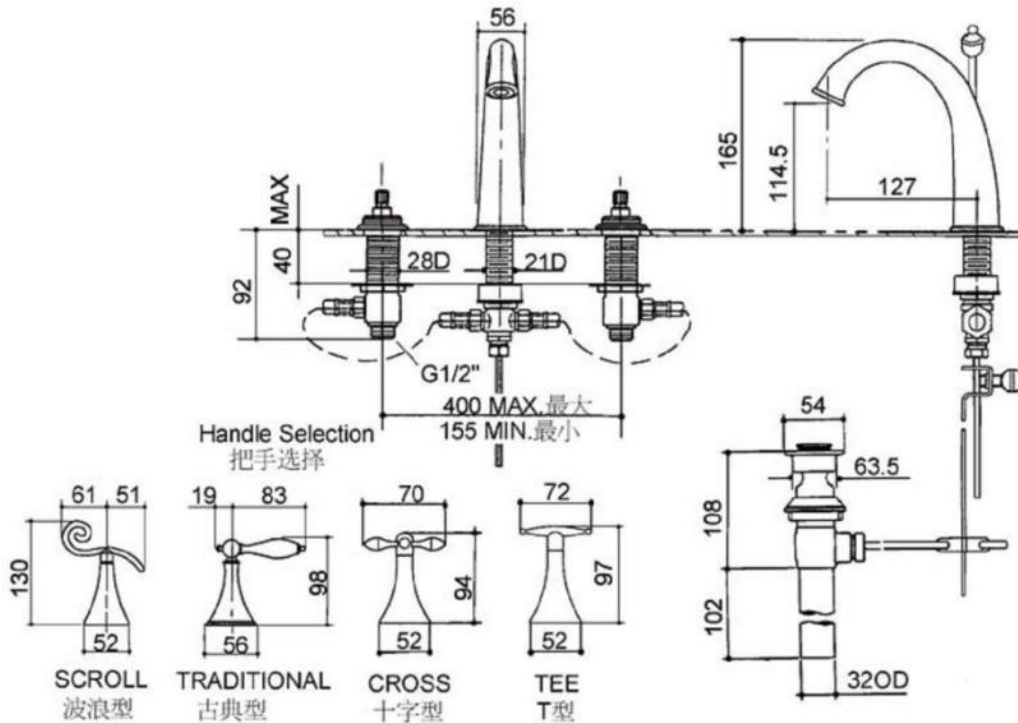

Brand : KOHLER
 Name : Finial 3-Hole Lavatory
 Item Code : K-8670T-4M-SN
 Designer :
 Color / Finish: Polished Nickel
 Dimensions : 127mm Spout Reach
 114.5 mm Spout Height

Product info:

- 3 Hole Lavatory
- Finishes resist corrosion and tarnishing
- Traditional Lever
- Includes: Spout, handles, aerator, drain, valve, supplies, connection assy