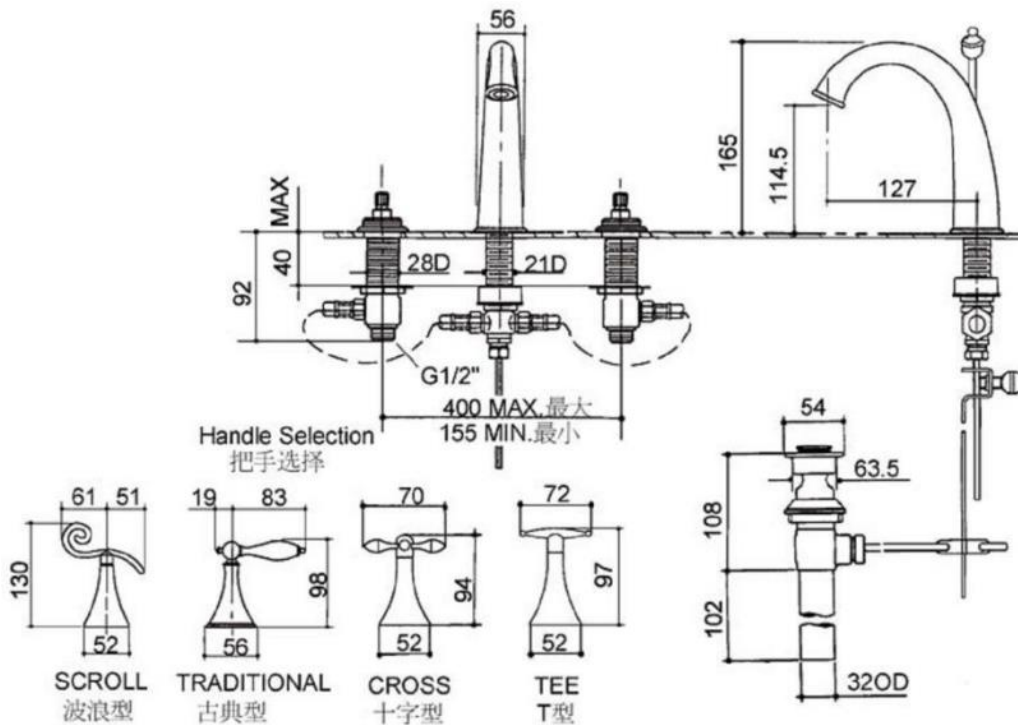

Brand : KOHLER  
 Name : Finial 3 Hole Lavatory Faucet, cross handle  
 Item Code : K-8670T-3-CP  
 Designer :  
 Color / Finish: Polished Chrome  
 Dimensions : 127mm Spout Reach  
 114.5 mm Spout Height

**Product info:**

- 3 Hole Lavatory faucet
- Cross Lever
- Includes: Spout, handles, aerator, drain, valve, supplies, connection assy

Flushing of pipe must be done before fittings are installed. Failure to do so voids the warranty.