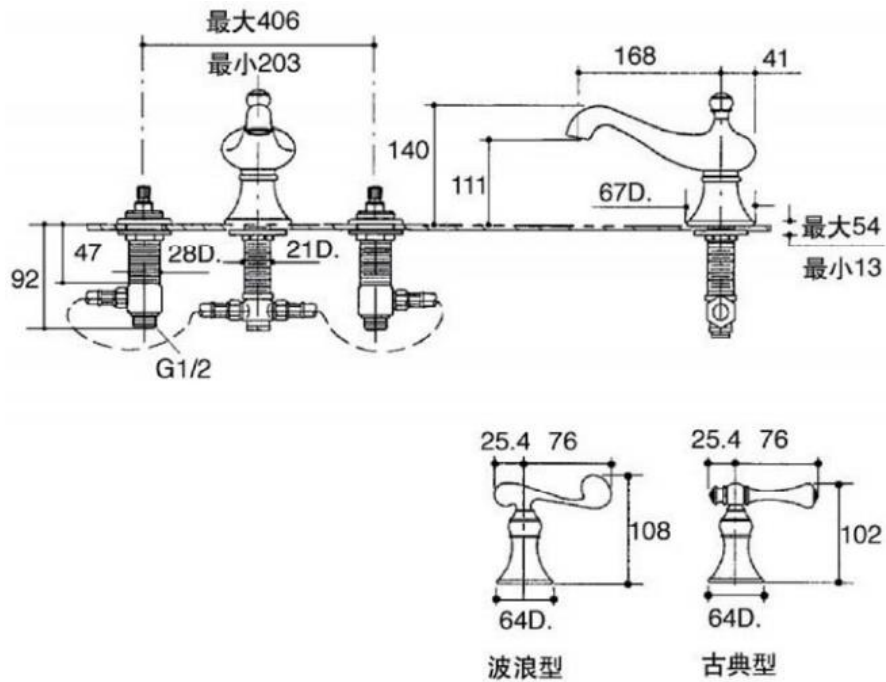

Brand : KOHLER  
 Name : Revival deck mount tub faucet  
 Item Code : K-8664T-2-BN

Designer :

Color / Finish: Brushed Nickel  
 Dimensions : 168 mm Spout Reach  
 111 mm Spout Height

**Product info:**

- Deck Mount Tub Faucet
- Traditional Lever
- Includes: Spout, valve, handles, aerator

**K-8664T-1/K-8664T-2**

Flushing of pipe must be done before fittings are installed. Failure to do so voids the warranty.  
 Follow cleaning instructions and avoid using any harmful chemicals.  
 All information is for reference only. Installation shall always be based on the specs provided with actual delivered items.  
 For more info, visit [www.sanitecph.com](http://www.sanitecph.com)