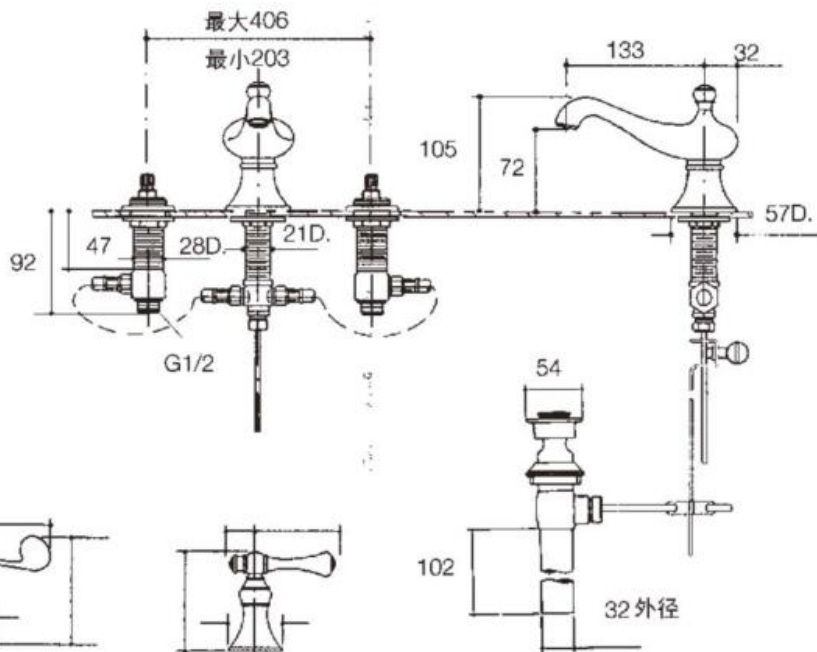

Brand : KOHLER
 Name : Revival 3 hole lavatory faucet
 Item Code : K-8660T-2-BN

Designer :

Color / Finish: Brushed Nickel
 Dimensions : 133 mm Spout Reach
 72 mm Spout Height

Product info:

- 3 Hole
- Lavatory Faucet
- Traditional Lever
- Finishes resist corrosion and tarnishing,
- Includes: spout, valve, handles, aerator, drain, supplies, connection assy

K-8660T-1/K-8660T-2

Flushing of pipe must be done before fittings are installed. Failure to do so voids the warranty.
 Follow cleaning instructions and avoid using any harmful chemicals.
 All information is for reference only. Installation shall always be based on the specs provided with actual delivered items.
 For more info, visit www.sanitecph.com