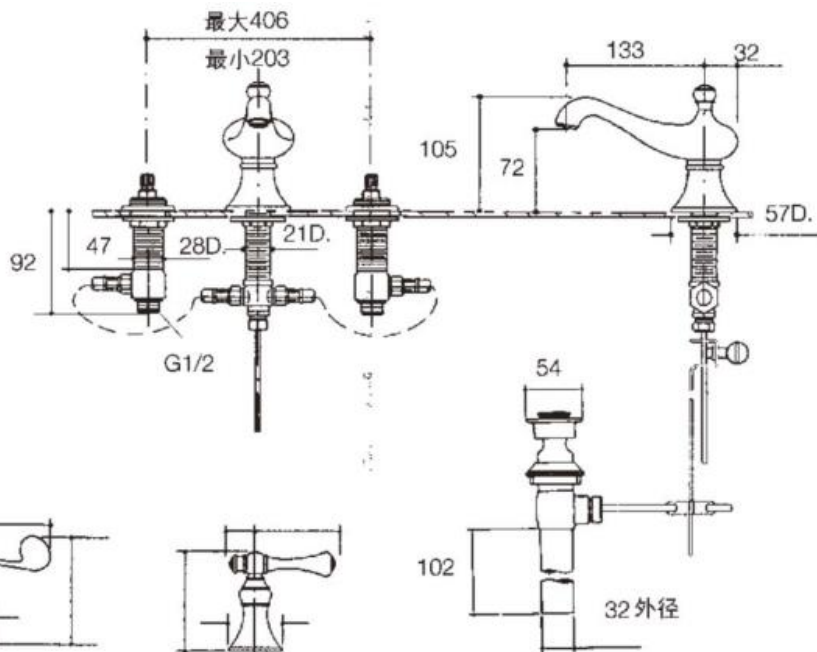

Brand : KOHLER  
 Name : Revival 3 hole lavatory faucet  
 Item Code : K-8660T-1-SN

Designer :

Color / Finish: Polished Nickel  
 Dimensions : 133 mm Spout Reach  
 72 mm Spout Height

Product info:

- 3 Hole
- Lavatory Faucet
- Traditional Lever
- Finishes resist corrosion and tarnishing,
- Includes: spout, valve, handles, aerator, drain, supplies, connection assy

K-8660T-1/K-8660T-2

Flushing of pipe must be done before fittings are installed. Failure to do so voids the warranty.  
 Follow cleaning instructions and avoid using any harmful chemicals.  
 All information is for reference only. Installation shall always be based on the specs provided with actual delivered items.  
 For more info, visit [www.sanitecph.com](http://www.sanitecph.com)