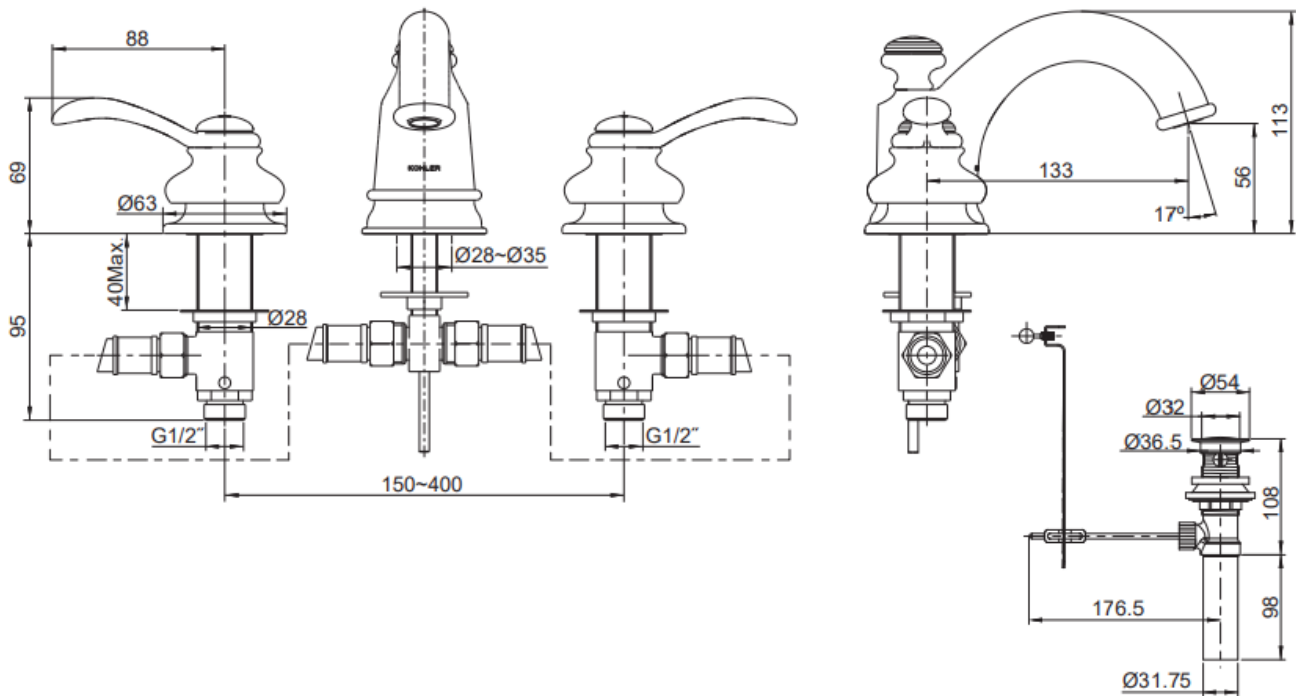

Brand : KOHLER
 Name : Fairfax 3-hole lavatory faucet
 Item Code : K-8658T-B-BV

Designer :

Color / Finish: Brushed Bronze
 Dimensions : 133 mm Spout Reach
 113 mm Height

Product info:

- 3-Hole Lavatory Faucet
- Solid Metal Construction for Durability and Reliability
- Finishes resist corrosion and tarnishing